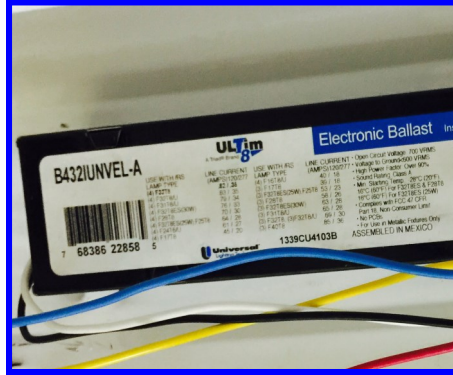

CLIP Photograph Submission Guidelines

Acceptable Photos

Metal Halide Ballast

B432IUNVEL-A

F32/T8/ADV841

Metal Halide 175W

47W PAR 38

Photographs must capture detailed specifications of existing lamps, required electronics, etc., in order to validate potential incentives.