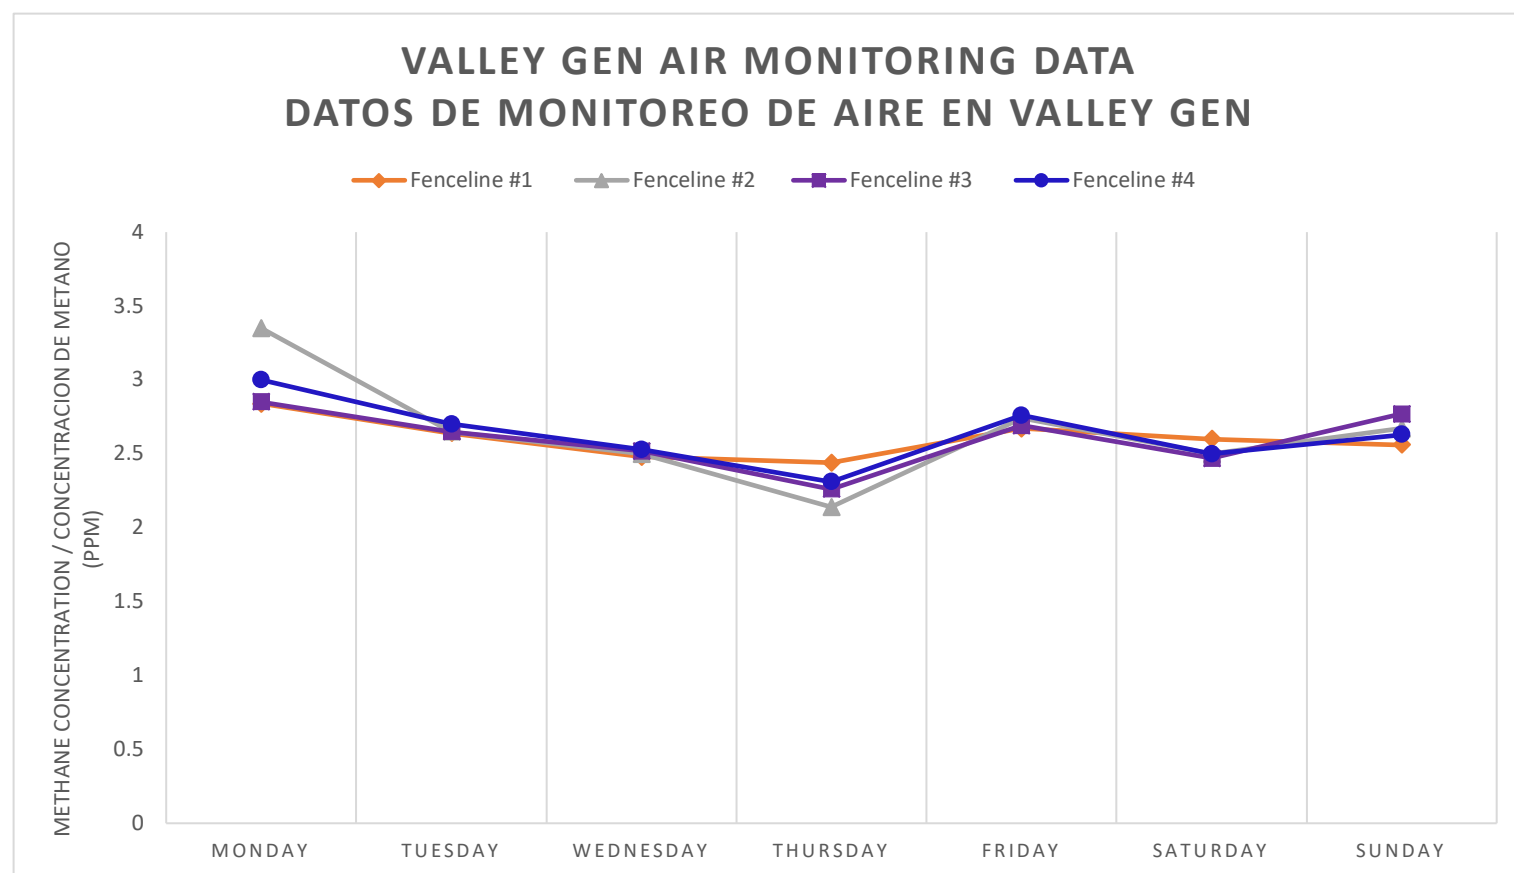

GasMet Analyzer Readings for Week of 11/22/2021 to 11/28/2021:

Lecturas de GasMet Analyzer para la semana 11/22/2021 to 11/28/2021:

Day	Date	Time of Recording	Wind Direction/ strength (MPH)	Temperature (F)	Location of Recording	Methane concentration (ppm)
Día	Fecha	Hora de Grabación	Dirección de viento/ velocidad	Temperatura (F)	Ubicación de grabación	Concentración de metano
Monday / lunes	11/22/2021	9:00am	NW / 0.5 - 5.7	73.5 - 79.5	Fenceline #1	2.84
					Fenceline #2	3.35
					Fenceline #3	2.85
					Fenceline #4	3.00
Tuesday / martes	11/23/2021	1:00pm	SE / 1.2 - 3.3	72.9 - 74.5	Fenceline #1	2.64
					Fenceline #2	2.65
					Fenceline #3	2.65
					Fenceline #4	2.70
Wednesday / miércoles	11/24/2021	5:00pm	NNW / 4.2 - 8.1	67.1 - 67.6	Fenceline #1	2.48
					Fenceline #2	2.50
					Fenceline #3	2.52
					Fenceline #4	2.53
Thursday / jueves	11/25/2021	9:00pm	N / 9.8 - 17.1	60.4 - 63.2	Fenceline #1	2.44
					Fenceline #2	2.14
					Fenceline #3	2.26
					Fenceline #4	2.31
Friday / viernes	11/26/2021	9:00am	WNW / 2.3 - 4.6	74.9 - 77.5	Fenceline #1	2.67
					Fenceline #2	2.74
					Fenceline #3	2.69
					Fenceline #4	2.76
Saturday / sábado	11/27/2021	1:00pm	S / 1.1 - 3.4	76.4 - 79.1	Fenceline #1	2.60
					Fenceline #2	2.50
					Fenceline #3	2.47
					Fenceline #4	2.50
Sunday / domingo	11/28/2021	5:00pm	WNW / 1.2 - 2.9	83.7 - 86.0	Fenceline #1	2.56
					Fenceline #2	2.67
					Fenceline #3	2.77
					Fenceline #4	2.63