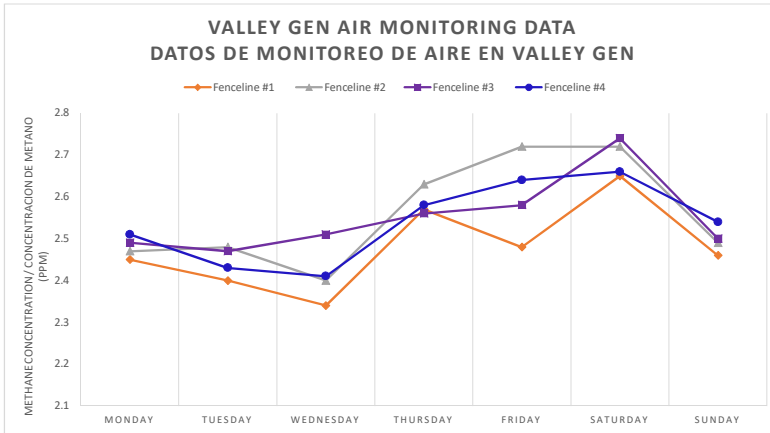

GasMet Analyzer Readings for Week of 06/07/2021 to 06/13/2021:
 Lecturas de GasMet Analyzer para la semana 06/07/2021 to 06/13/2021:

Day	Date	Time of Recording	Wind Direction/strength	Temperature (F)	Location of Recording	Methane concentration (ppm)
Día	Fecha	Hora de Grabación	Dirección de viento/velocidad	Temperatura (F)	Ubicación de grabación	Concentración de metano
Monday / lunes	6/7/2021	9:00am	SE / 2.8 - 6.9	62.0 - 63.5	Fenceline #1	2.45
					Fenceline #2	2.47
					Fenceline #3	2.49
					Fenceline #4	2.51
Tuesday / martes	6/8/2021	1:00pm	SE / 3.4 - 10.4	68.1 - 74.8	Fenceline #1	2.40
					Fenceline #2	2.48
					Fenceline #3	2.47
					Fenceline #4	2.43
Wednesday / miércoles	6/9/2021	5:00pm	SE / 10.0 - 11.5	71.8 - 74.8	Fenceline #1	2.34
					Fenceline #2	2.40
					Fenceline #3	2.51
					Fenceline #4	2.41
Thursday / jueves	6/10/2021	9:00pm	E / 2.3 - 6.6	67.4 - 71.2	Fenceline #1	2.57
					Fenceline #2	2.63
					Fenceline #3	2.56
					Fenceline #4	2.58
Friday / viernes	6/11/2021	9:00am	SE / 3.4 - 5.7	74.6 - 77.1	Fenceline #1	2.48
					Fenceline #2	2.51
					Fenceline #3	2.58
					Fenceline #4	2.64
Saturday / sábado	6/12/2021	1:00pm	SSE / 0.0 - 1.1	86.4 - 89.1	Fenceline #1	2.65
					Fenceline #2	2.72
					Fenceline #3	2.74
					Fenceline #4	2.66
Sunday / domingo	6/13/2021	5:00pm	SE / 4.4 - 11.7	84.9 - 89.2	Fenceline #1	2.46
					Fenceline #2	2.49
					Fenceline #3	2.50
					Fenceline #4	2.54