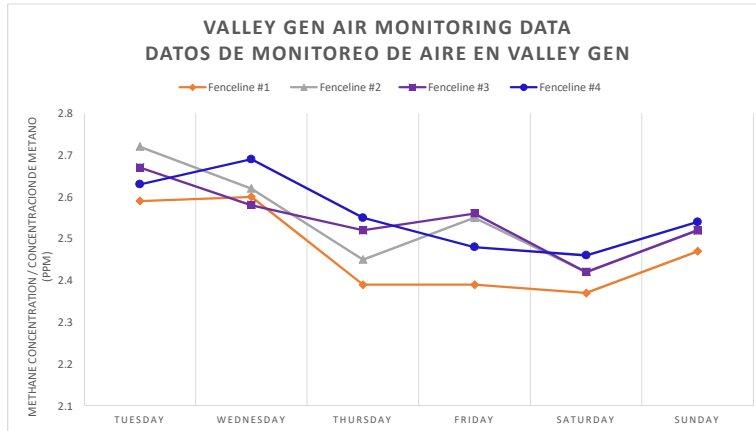

GasMet Analyzer Readings for Week of 06/13/2022 to 06/19/2022:  
Lecturas de GasMet Analyzer para la semana 06/13/2022 to 06/19/2022:

Day	Date	Time of Recording	Wind Direction/ strength (MPH)	Temperature (F)	Location of Recording	Methane concentration (ppm)
<i>Día</i>	<i>Fecha</i>	<i>Hora de Grabación</i>	<i>Dirección de viento/velocidad</i>	<i>Temperatura (F)</i>	<i>Ubicación de grabación</i>	<i>Concentración de metano</i>
Monday / lunes	6/13/2022	9:00am	SE / 2.0 - 9	70.0 - 72.0	Fenceline #1	2.56
					Fenceline #2	2.61
					Fenceline #3	2.57
					Fenceline #4	2.55
Tuesday / martes	6/14/2022	1:00pm	SE / 1.0 - 9.0	83.0 - 84.0	Fenceline #1	2.59
					Fenceline #2	2.72
					Fenceline #3	2.67
					Fenceline #4	2.63
Wednesday / miércoles	6/15/2022	5:00pm	S / 4.0	87.0	Fenceline #1	2.60
					Fenceline #2	2.62
					Fenceline #3	2.58
					Fenceline #4	2.69
Thursday / jueves	6/16/2022	9:00pm	SE / 6.3	67.2	Fenceline #1	2.39
					Fenceline #2	2.45
					Fenceline #3	2.52
					Fenceline #4	2.55
Friday / viernes	6/17/2022	1:00pm	SE / 2.0 - 8.0	77.0 - 78.0	Fenceline #1	2.39
					Fenceline #2	2.55
					Fenceline #3	2.56
					Fenceline #4	2.48
Saturday / sábado	6/18/2022	9:00am	W / 1.0	63	Fenceline #1	2.37
					Fenceline #2	2.42
					Fenceline #3	2.42
					Fenceline #4	2.46
Sunday / domingo	6/19/2022	5:00pm	W / 5.0	84	Fenceline #1	2.47
					Fenceline #2	2.52
					Fenceline #3	2.52
					Fenceline #4	2.54