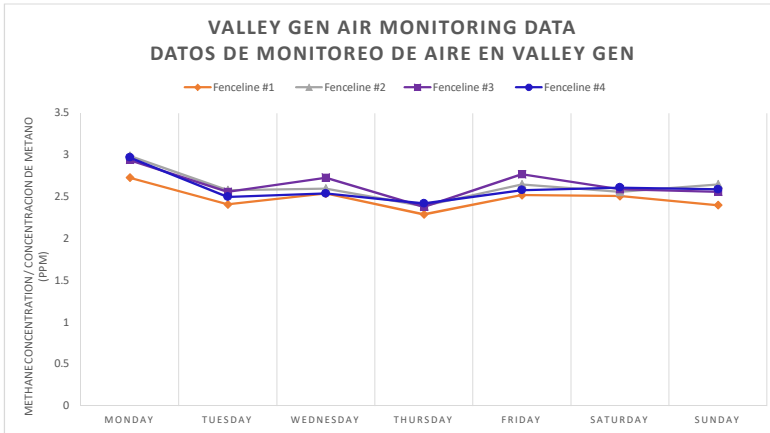

GasMet Analyzer Readings for Week of 12/06/2021 to 12/12/2021:  
 Lecturas de GasMet Analyzer para la semana 12/06/2021 a 12/12/2021:

Day	Date	Time of Recording	Wind Direction/strength	Temperature (F)	Location of Recording	Methane concentration (ppm)
Día	Fecha	Hora de Grabación	Dirección de viento/velocidad	Temperatura (F)	Ubicación de grabación	Concentración de metano
Monday / lunes	12/6/2021	9:00am	NNW, WNW / 1.0 - 1.6	62.3 - 66.4	Fenceline #1	2.73
					Fenceline #2	2.99
					Fenceline #3	2.94
					Fenceline #4	2.97
Tuesday / martes	12/7/2021	1:00pm	S / 0.0 - 0.1	60.3 - 61.5	Fenceline #1	2.41
					Fenceline #2	2.58
					Fenceline #3	2.56
					Fenceline #4	2.50
Wednesday / miércoles	12/8/2021	5:00pm	N, WNW / 0.0 - 0.9	57.5 - 58.0	Fenceline #1	2.54
					Fenceline #2	2.60
					Fenceline #3	2.73
					Fenceline #4	2.54
Thursday / jueves	12/9/2021	9:00pm	N / 0.0 - 0.1	48.2 - 50.1	Fenceline #1	2.29
					Fenceline #2	2.39
					Fenceline #3	2.38
					Fenceline #4	2.42
Friday / viernes	12/10/2021	9:00am	N, NW, WNW / 1.2 - 3.6	58.5 - 59.6	Fenceline #1	2.52
					Fenceline #2	2.65
					Fenceline #3	2.77
					Fenceline #4	2.58
Saturday / sábado	12/11/2021	1:00pm	N, NW / 1.1 - 3.1	63.4 - 72.1	Fenceline #1	2.51
					Fenceline #2	2.56
					Fenceline #3	2.59
					Fenceline #4	2.61
Sunday / domingo	12/12/2021	5:00pm	S, SW / 1.1 - 5.2	57.4 - 59.2	Fenceline #1	2.40
					Fenceline #2	2.65
					Fenceline #3	2.56
					Fenceline #4	2.59