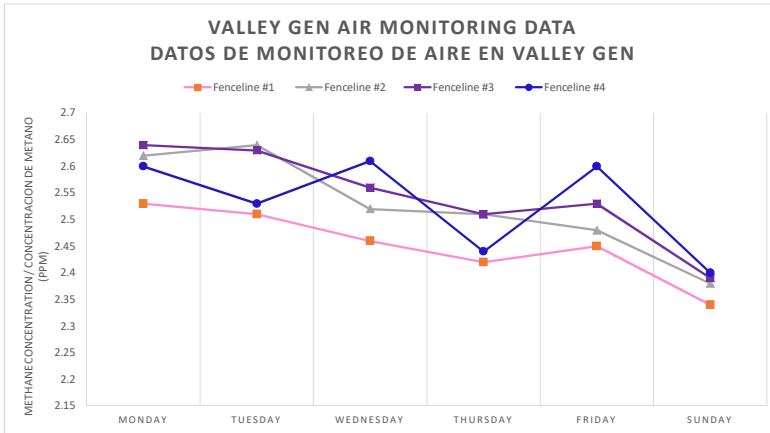

GasMet Analyzer Readings for Week of 4/12/2021 to 4/18/2021:

Lecturas de GasMet Analyzer para la semana 4/12/2021 to 4/18/2021:

Day	Date	Time of Recording	Wind Direction/strength	Temperature (F)	Location of Recording	Methane concentration (ppm)
Día	Fecha	Hora de Grabación	Dirección de viento/velocidad	Temperatura (F)	Ubicación de grabación	Concentración de metano
Monday / lunes	4/12/2021	9:00am	SW / 3.2 - 5.1	66.7 - 75.2	Fenceline #1	2.53
					Fenceline #2	2.62
					Fenceline #3	2.64
					Fenceline #4	2.60
Tuesday / martes	4/13/2021	1:00pm	SE / 4.4 - 10.1	61.7 - 64.3	Fenceline #1	2.51
					Fenceline #2	2.64
					Fenceline #3	2.63
					Fenceline #4	2.53
Wednesday / miércoles	4/14/2021	5:00pm	SE / 4.3 - 10.0	59.8 - 65.0	Fenceline #1	2.46
					Fenceline #2	2.52
					Fenceline #3	2.56
					Fenceline #4	2.61
Thursday / jueves	4/15/2021	9:00pm	SE / 0.0 - 0.3	60.3 - 61.9	Fenceline #1	2.42
					Fenceline #2	2.51
					Fenceline #3	2.51
					Fenceline #4	2.44
Friday / viernes	4/16/2021	9:00am	SW / 0.0 - 3.1	64.9 - 68.9	Fenceline #1	2.45
					Fenceline #2	2.48
					Fenceline #3	2.53
					Fenceline #4	2.60
Saturday / sábado	4/17/2021	1:00pm	-	-	Fenceline #1	-
					Fenceline #2	-
					Fenceline #3	-
					Fenceline #4	-
Sunday / domingo	4/18/2021	5:00pm	N / 7.8 - 13.2	85.0 - 87.7	Fenceline #1	2.34
					Fenceline #2	2.38
					Fenceline #3	2.39
					Fenceline #4	2.40