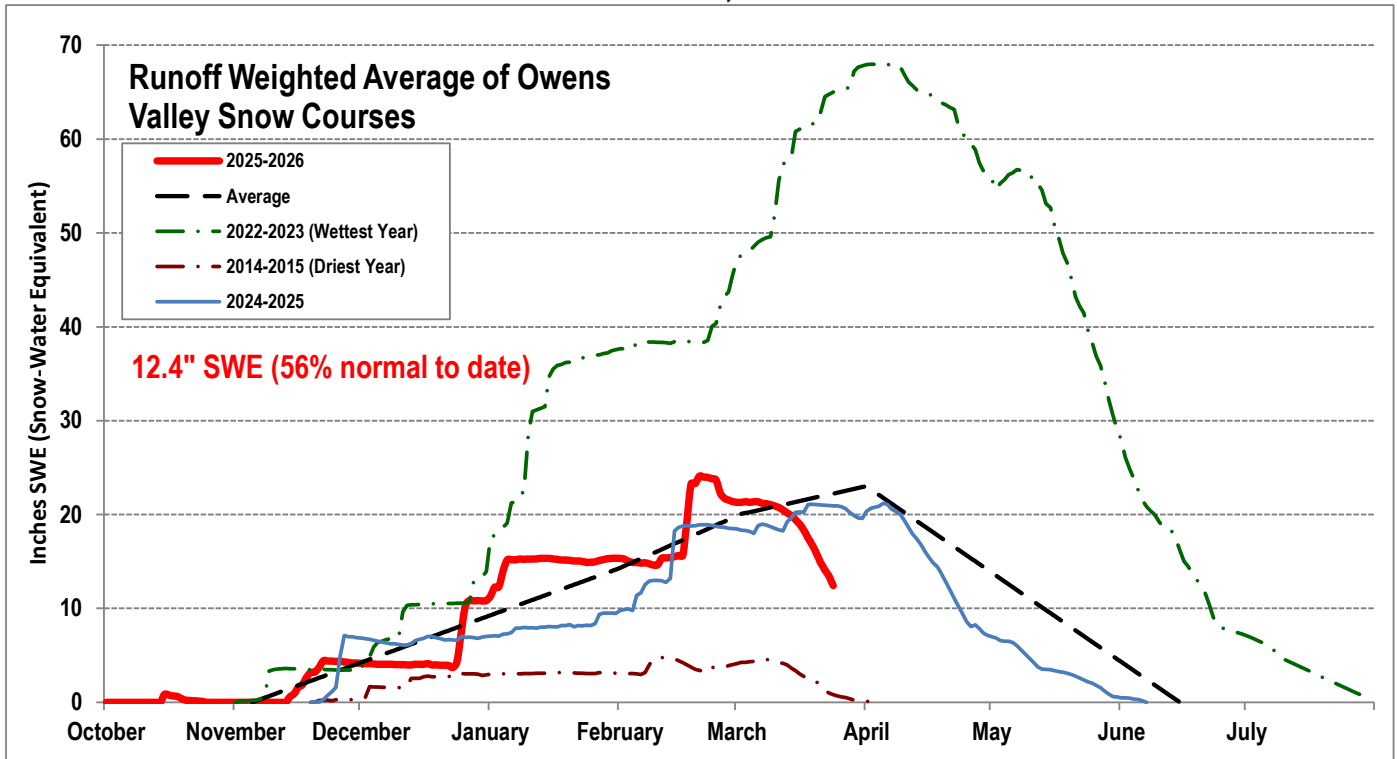

EASTERN SIERRA CONDITION REPORT March 24, 2026

Snow Courses

■ % of Apr 1 Normal
□ % of Norm to Date

Rainfall

■ % of Sep 30 Normal
□ % of Norm to Date