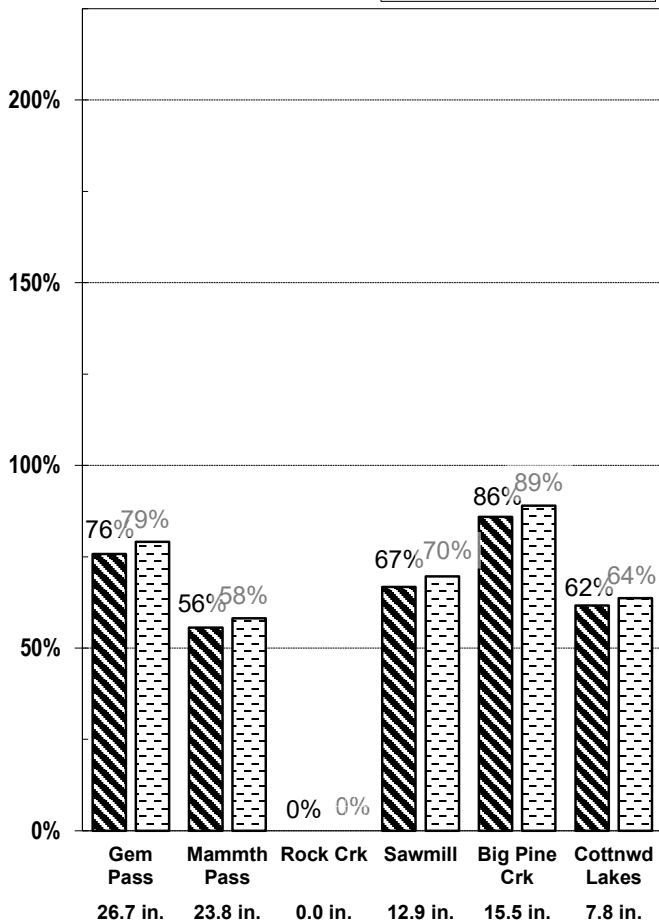

EASTERN SIERRA CONDITION REPORT March 24, 2026

Snow Courses

■ % of Apr 1 Normal
□ % of Norm to Date

Rainfall

■ % of Sep 30 Normal
□ % of Norm to Date