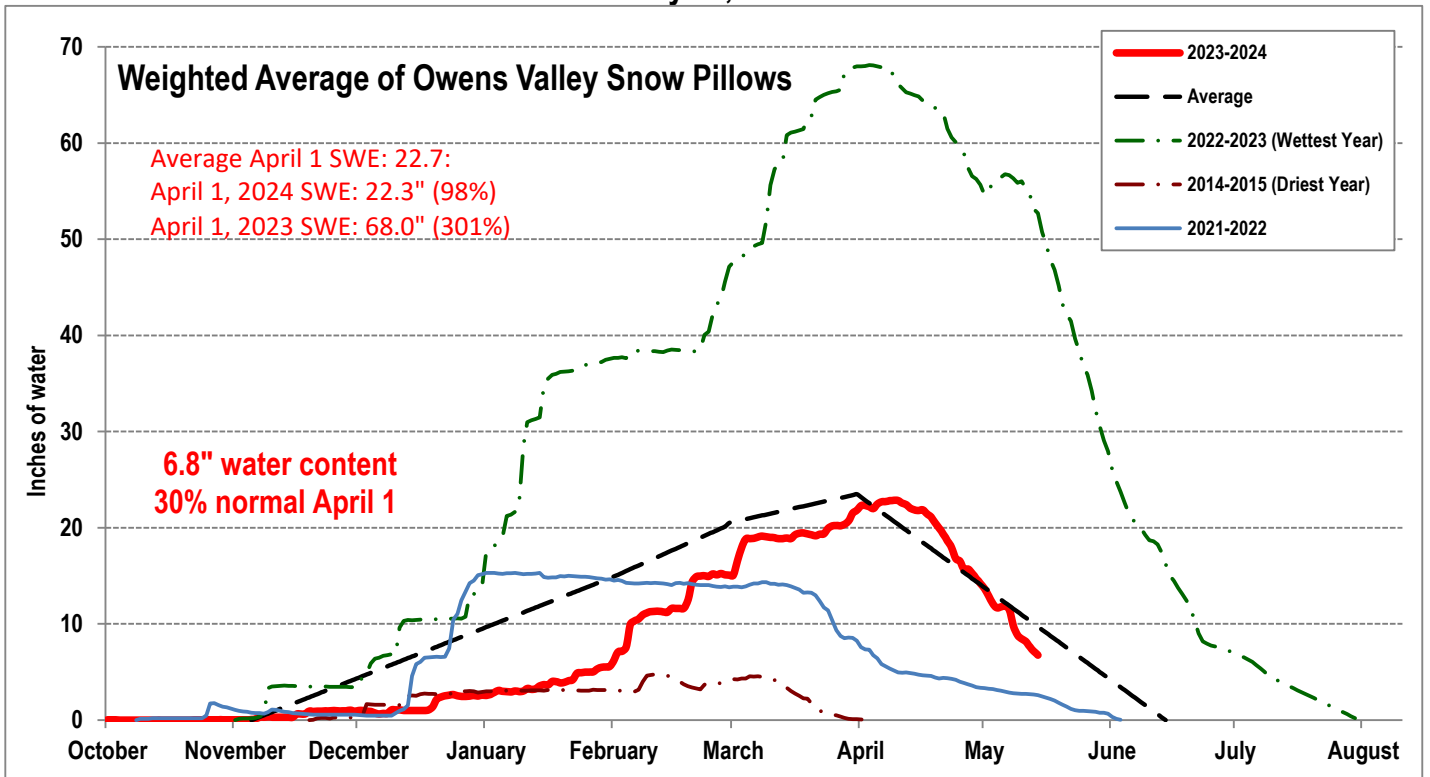

EASTERN SIERRA CURRENT PRECIPITATION CONDITIONS May 14, 2024

Measurement as Inches Water Content; Precipitation totals are cumulative for water year beginning Oct 1