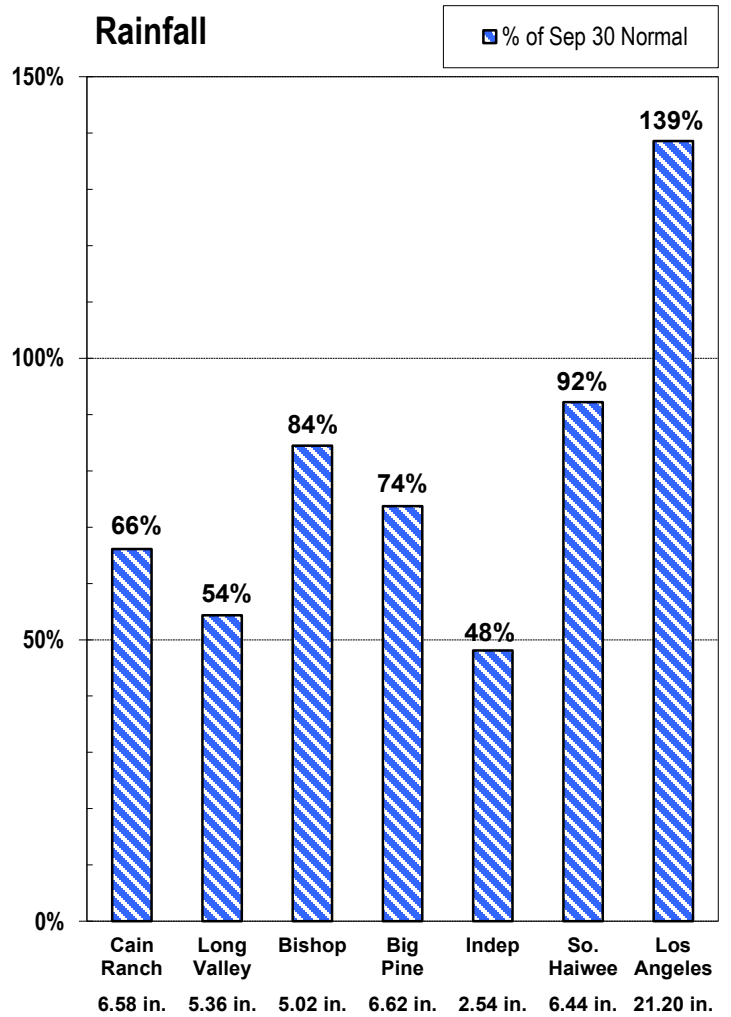

EASTERN SIERRA CURRENT PRECIPITATION CONDITIONS May 14, 2024

Measurement as Inches Water Content; Precipitation totals are cumulative for water year beginning Oct 1