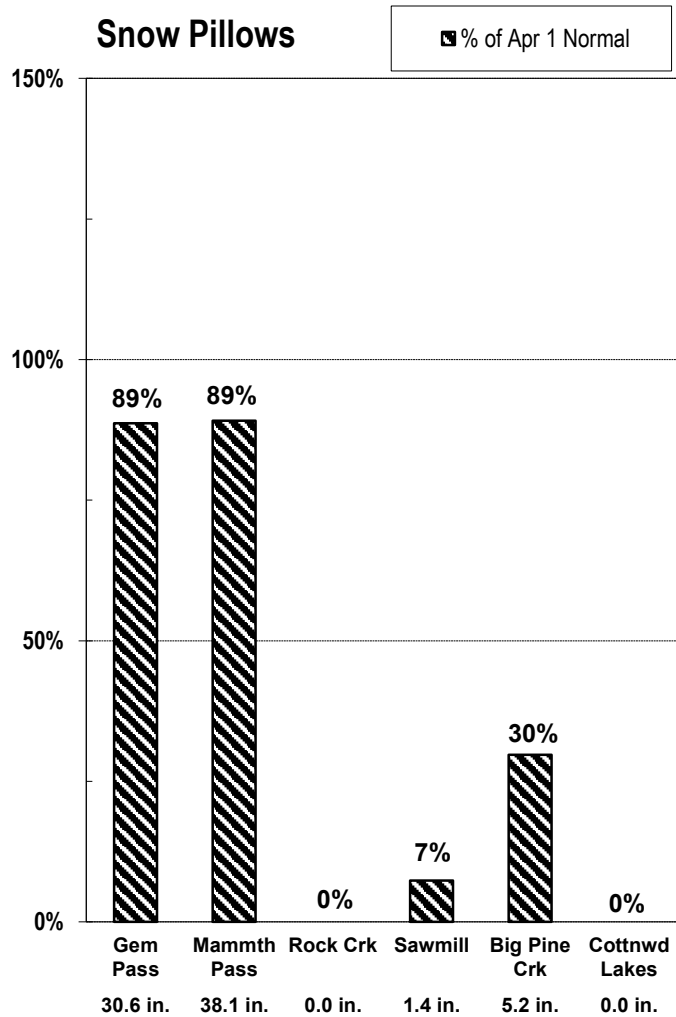

EASTERN SIERRA CURRENT PRECIPITATION CONDITIONS May 14, 2024

Measurement as Inches Water Content; Precipitation totals are cumulative for water year beginning Oct 1