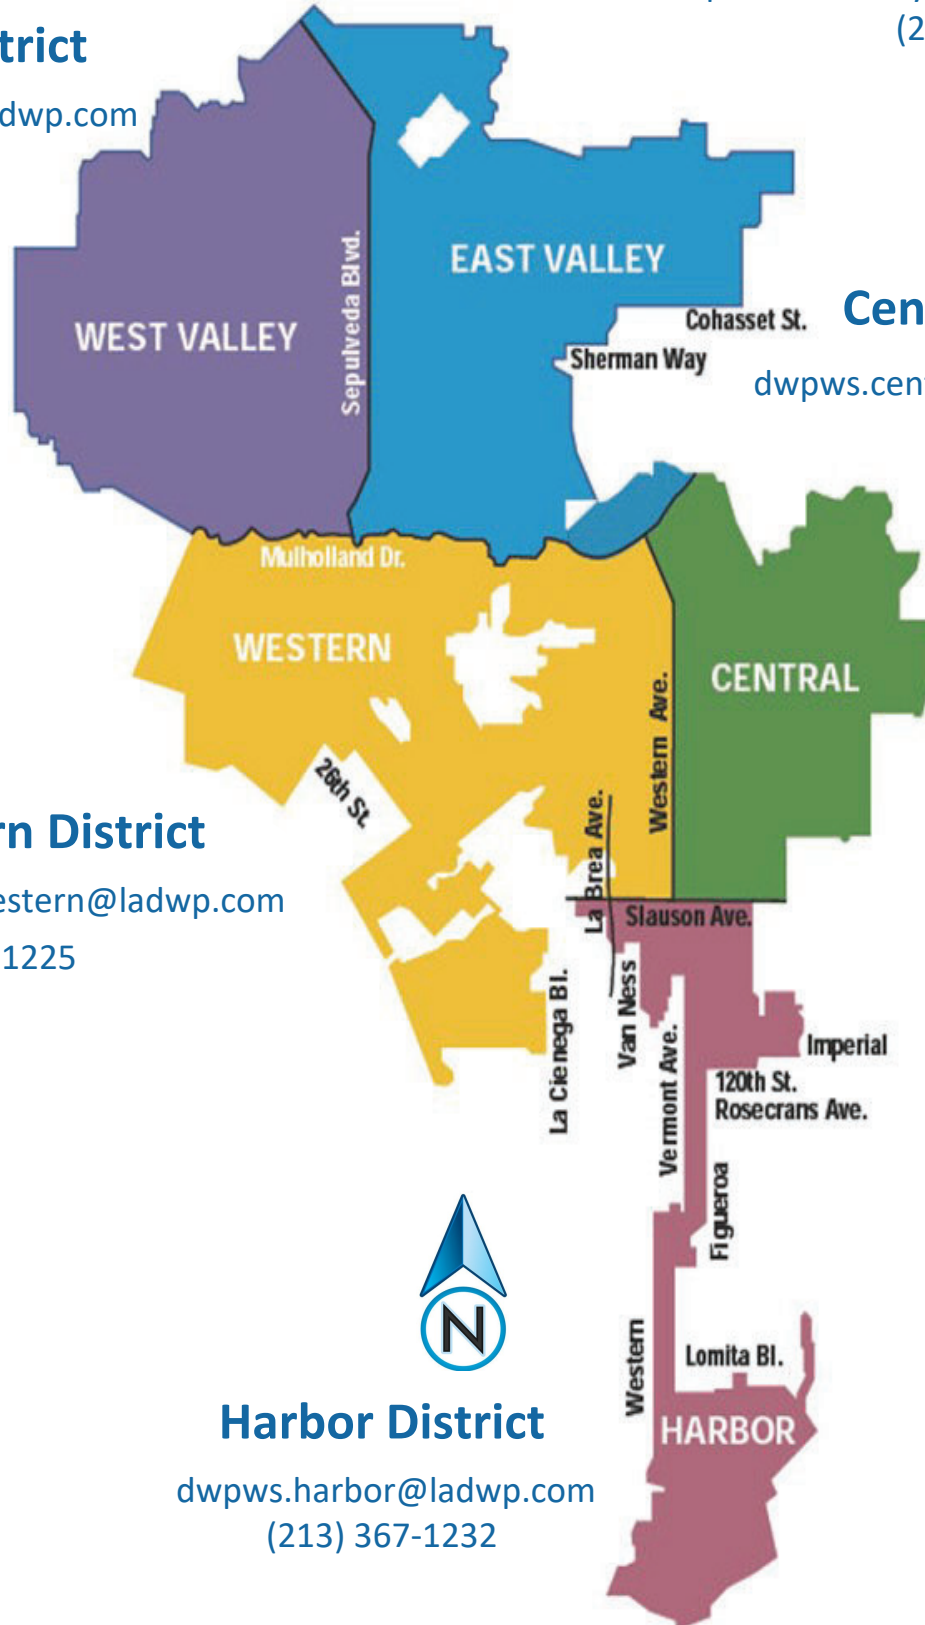

Los Angeles
Department of
Water & Power

WATER DISTRIBUTION SERVICE AREAS

East Valley District

dwpws.eastvalley@ladwp.com
(213) 367-1242

West Valley District

dwpws.westvalley@ladwp.com
(213) 367-1250

Central District

dwpws.central@ladwp.com
(213) 367-1216

Western District

dwpws.western@ladwp.com
(213) 367-1225

Harbor District

dwpws.harbor@ladwp.com
(213) 367-1232