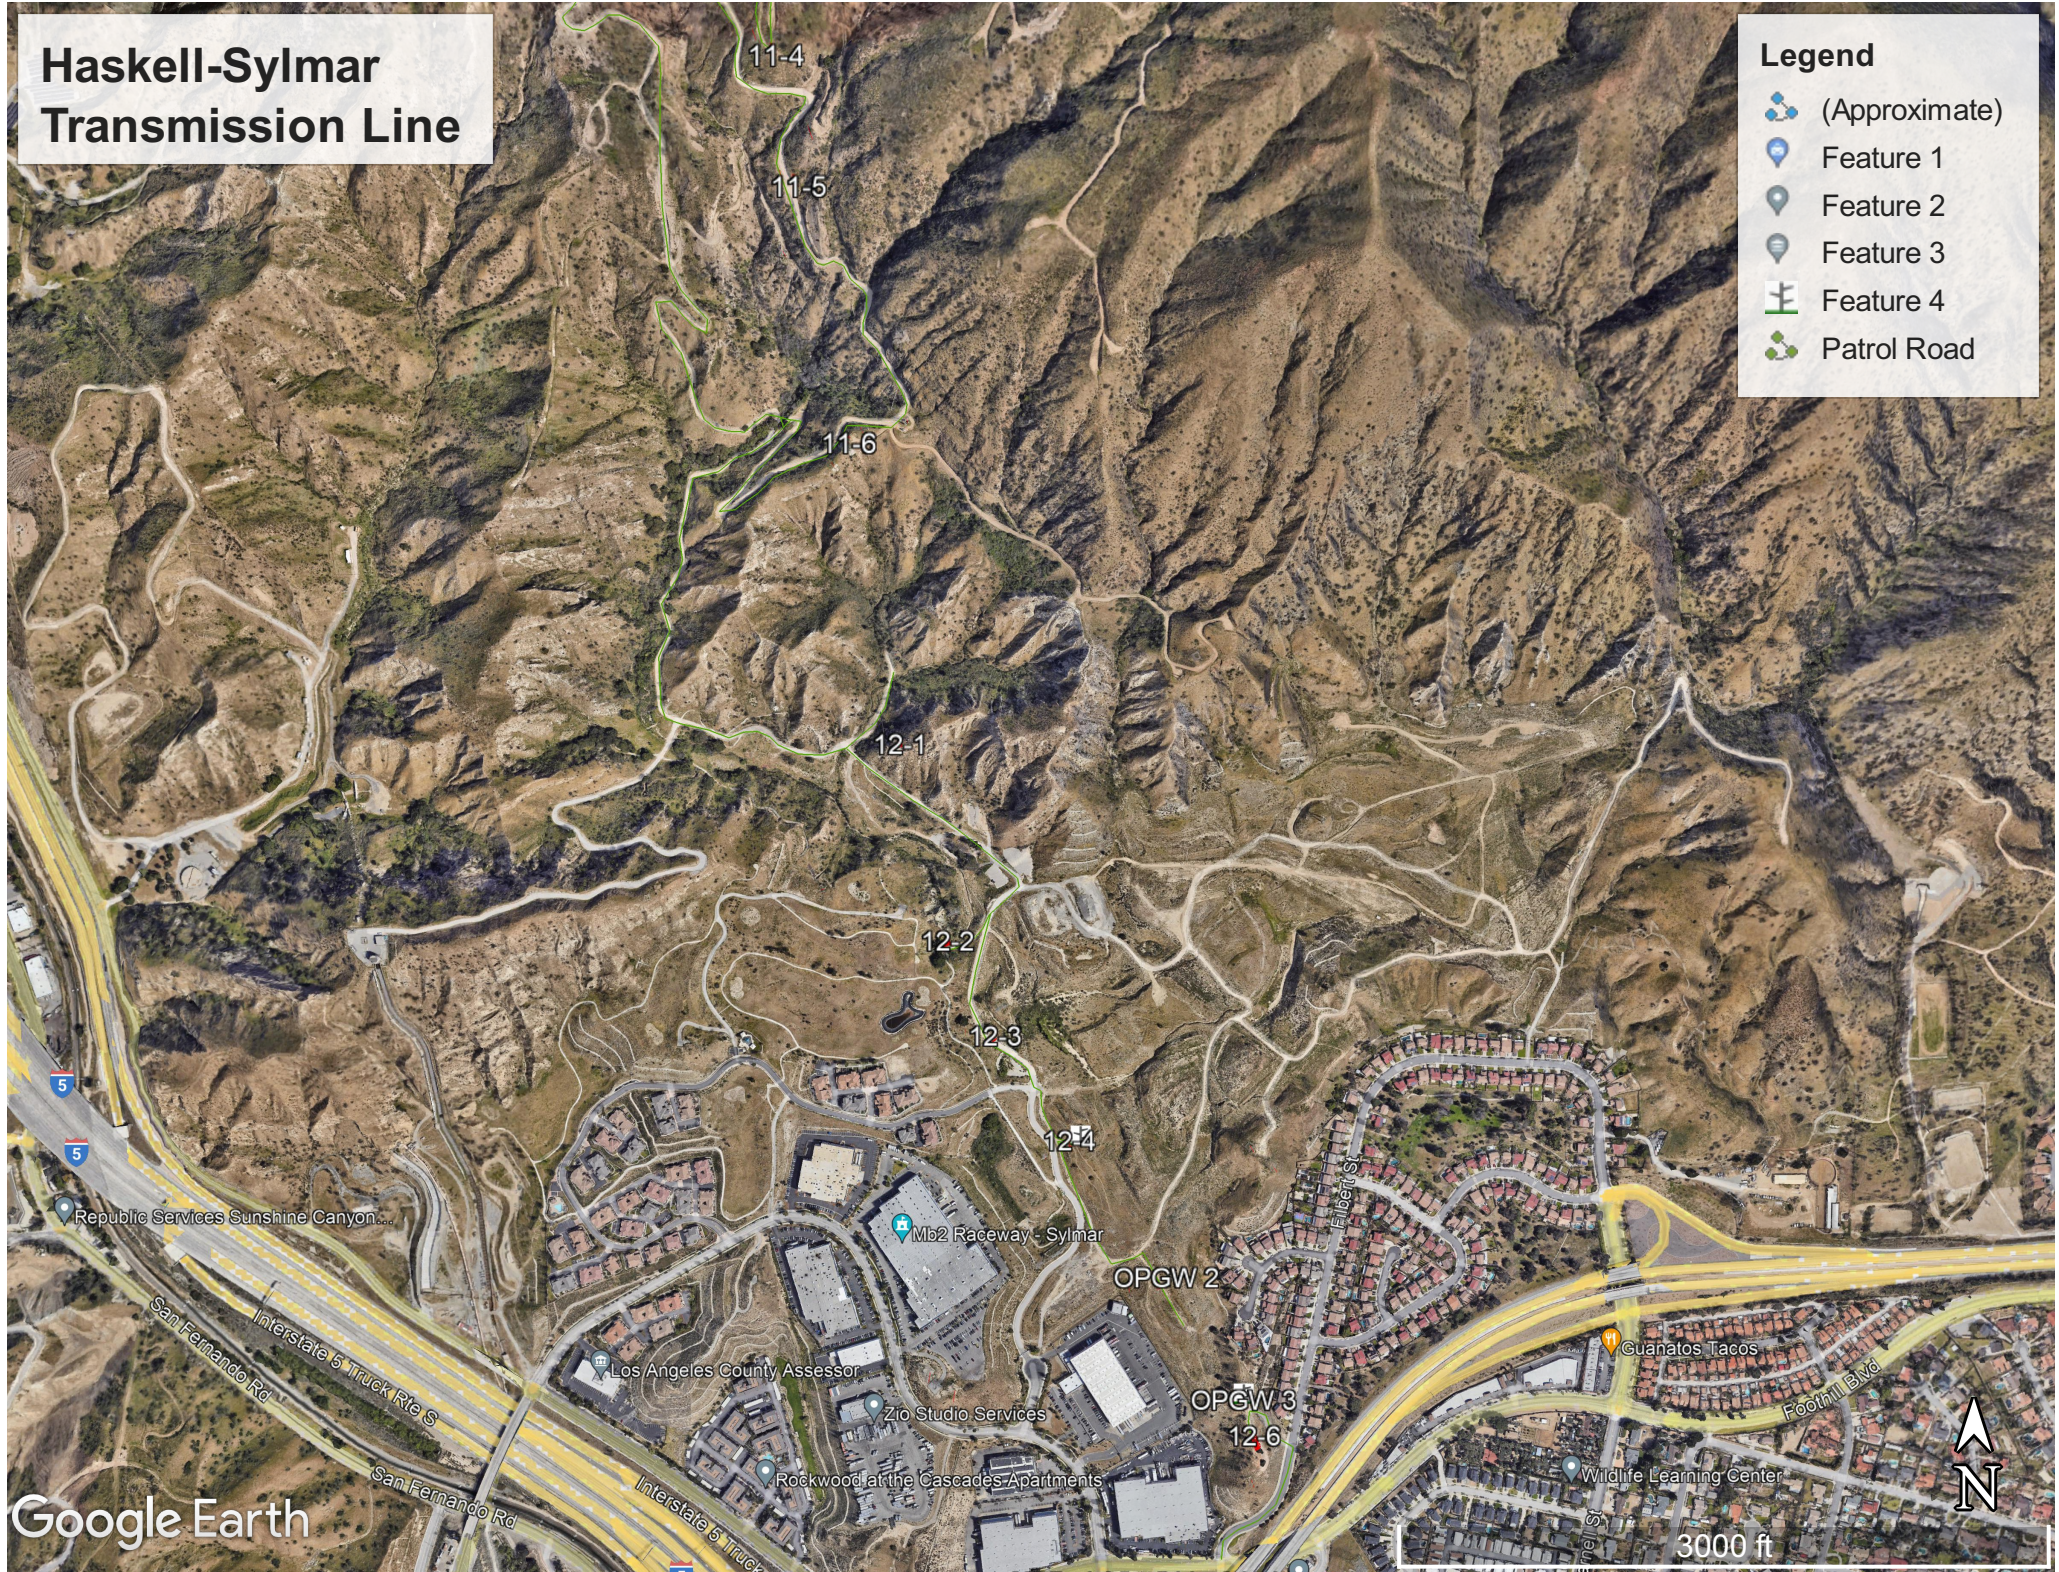

Oakhurst Dr

Oakleaf Canyon Dr

Labod Homecare

KB Home Trenton Heights

Upholstery Art

Oakriver Ln

9-1

9-2

11-5

Refinery Grapevine

14

Saylor Customs

2000 ft

Haskell-Sylmar Transmission Line

Legend

- (Approximate)
- Feature 1
- Feature 2
- Feature 3
- Feature 4
- Patrol Road

Haskell-Sylmar Transmission Line

Legend

- (Approximate)
- Feature 1
- Feature 2
- Feature 3
- Feature 4
- Patrol Road

Haskell-Sylmar Transmission Line

Legend

- (Approximate)
- Feature 1
- Feature 2
- Feature 3
- Feature 4
- Patrol Road