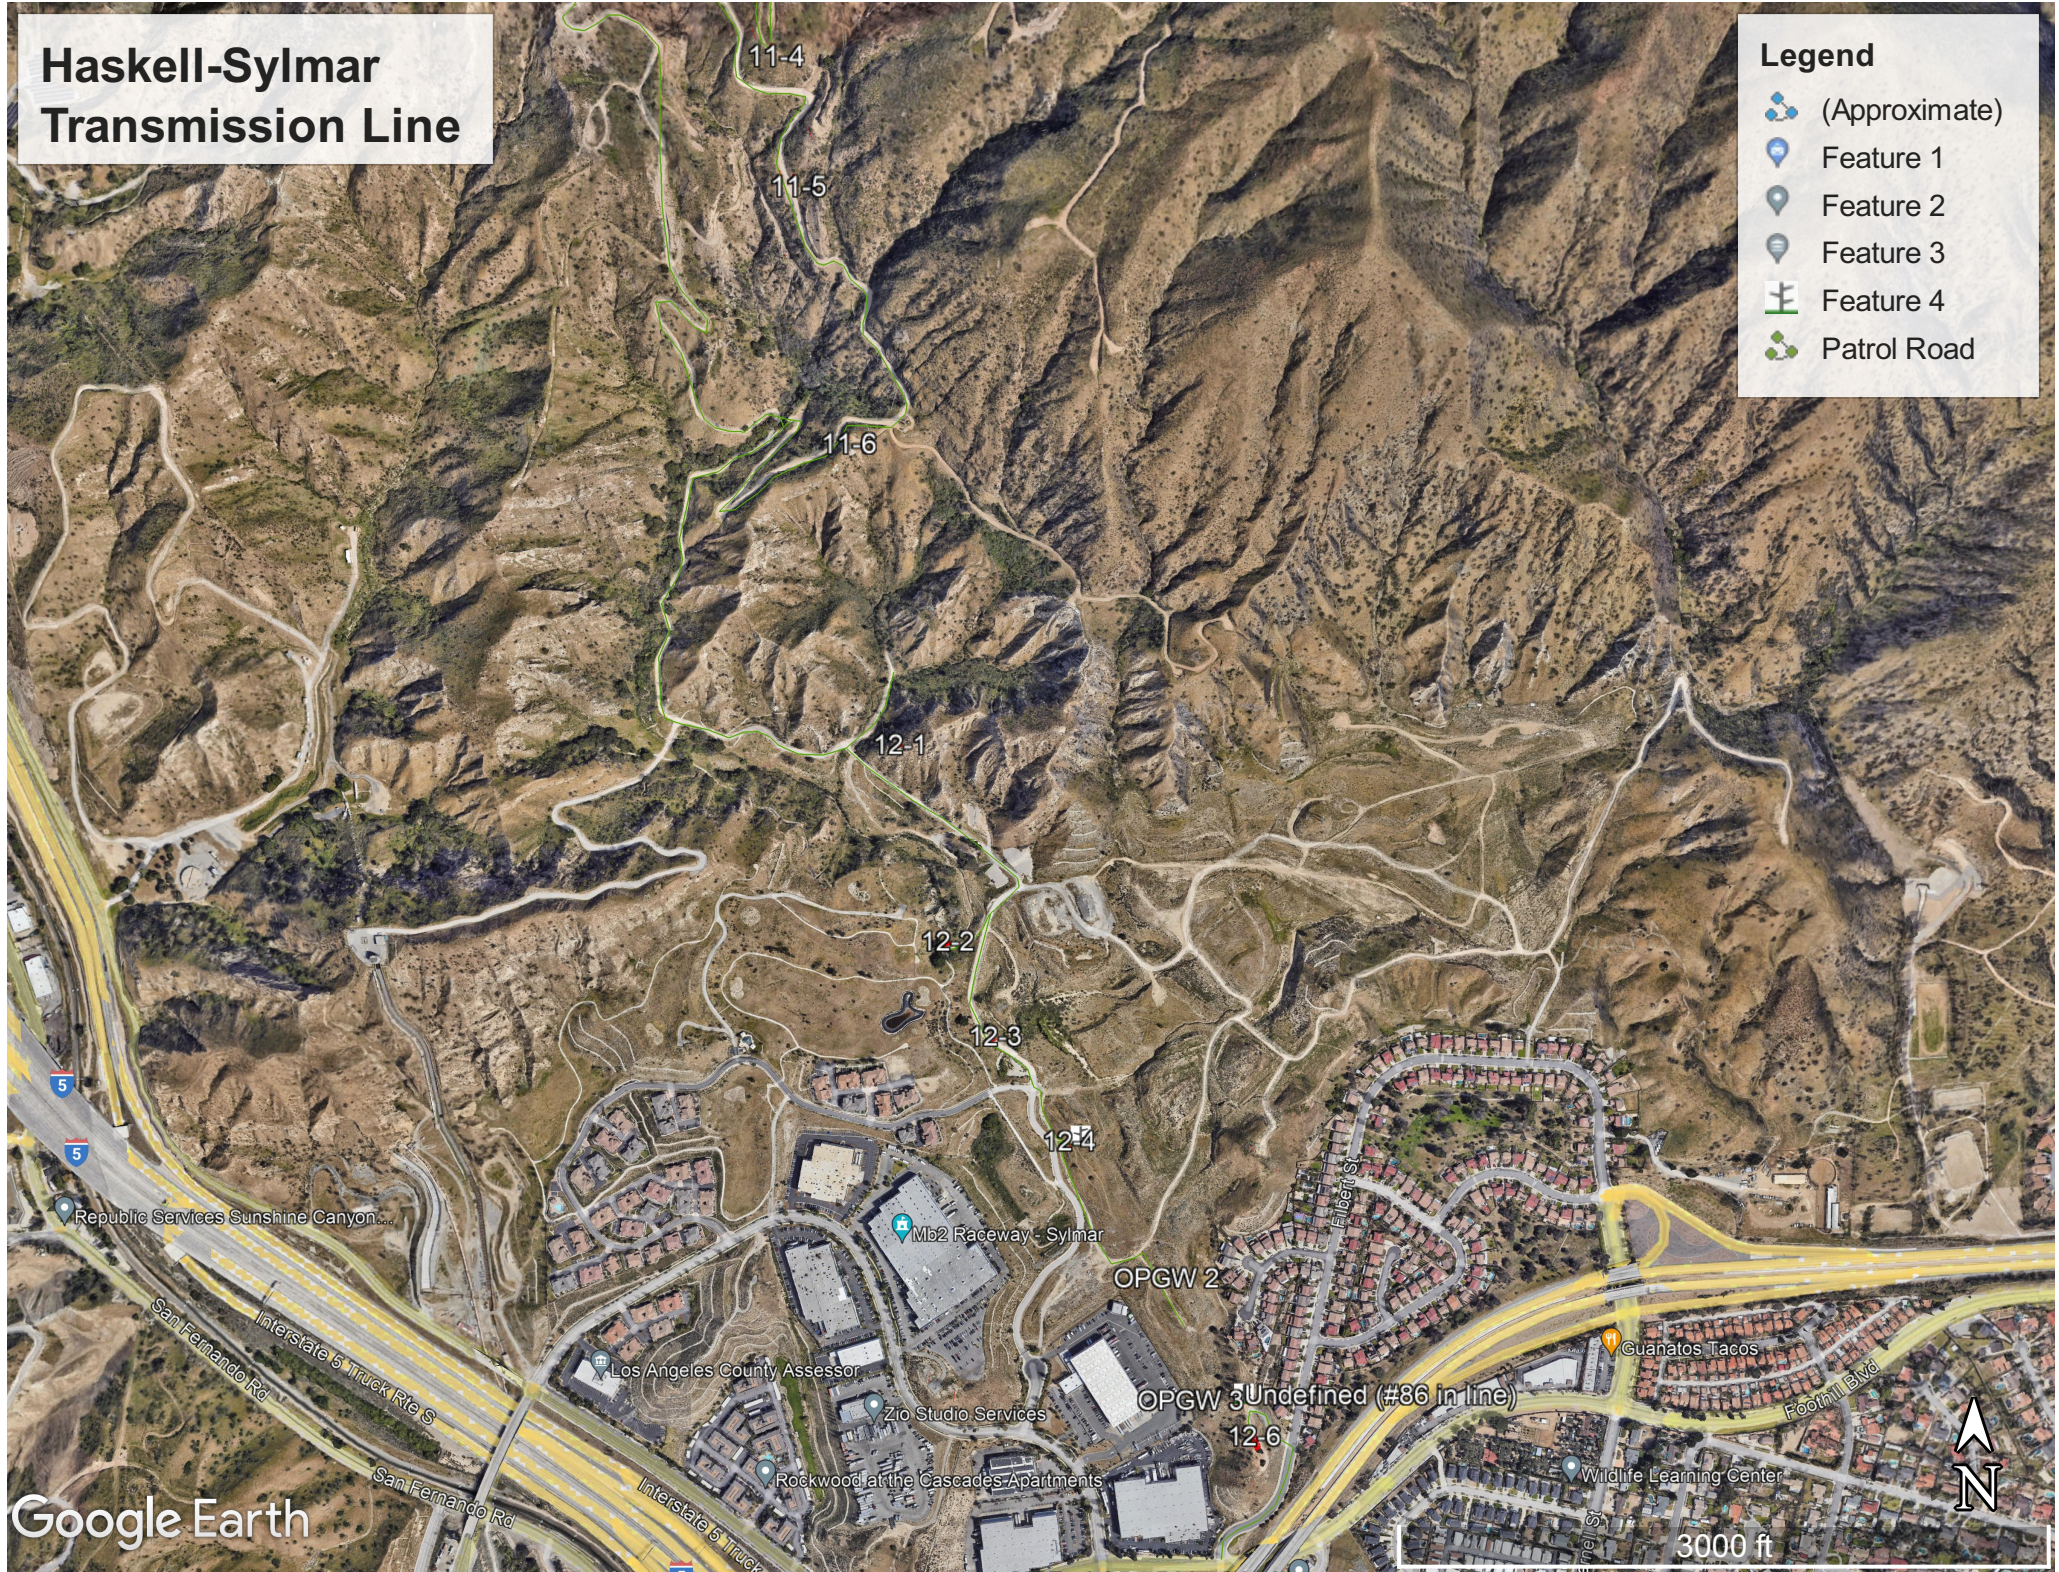

Oakhurst Dr

Oakleaf Canyon Dr

Labod Homecare

KB Home Trenton Heights

Upholstery Art

Oakriver Ln

9-1

9-2

11-5

Refinery Grapevine

14

Saylor Customs

2000 ft

Haskell-Sylmar Transmission Line

Legend

- (Approximate)
- Feature 1
- Feature 2
- Feature 3
- Feature 4
- Patrol Road

Haskell-Sylmar Transmission Line

Legend

- (Approximate)
- Feature 1
- Feature 2
- Feature 3
- Feature 4
- Patrol Road

Haskell-Sylmar Transmission Line

Legend

- (Approximate)
- Feature 1
- Feature 2
- Feature 3
- Feature 4
- Patrol Road