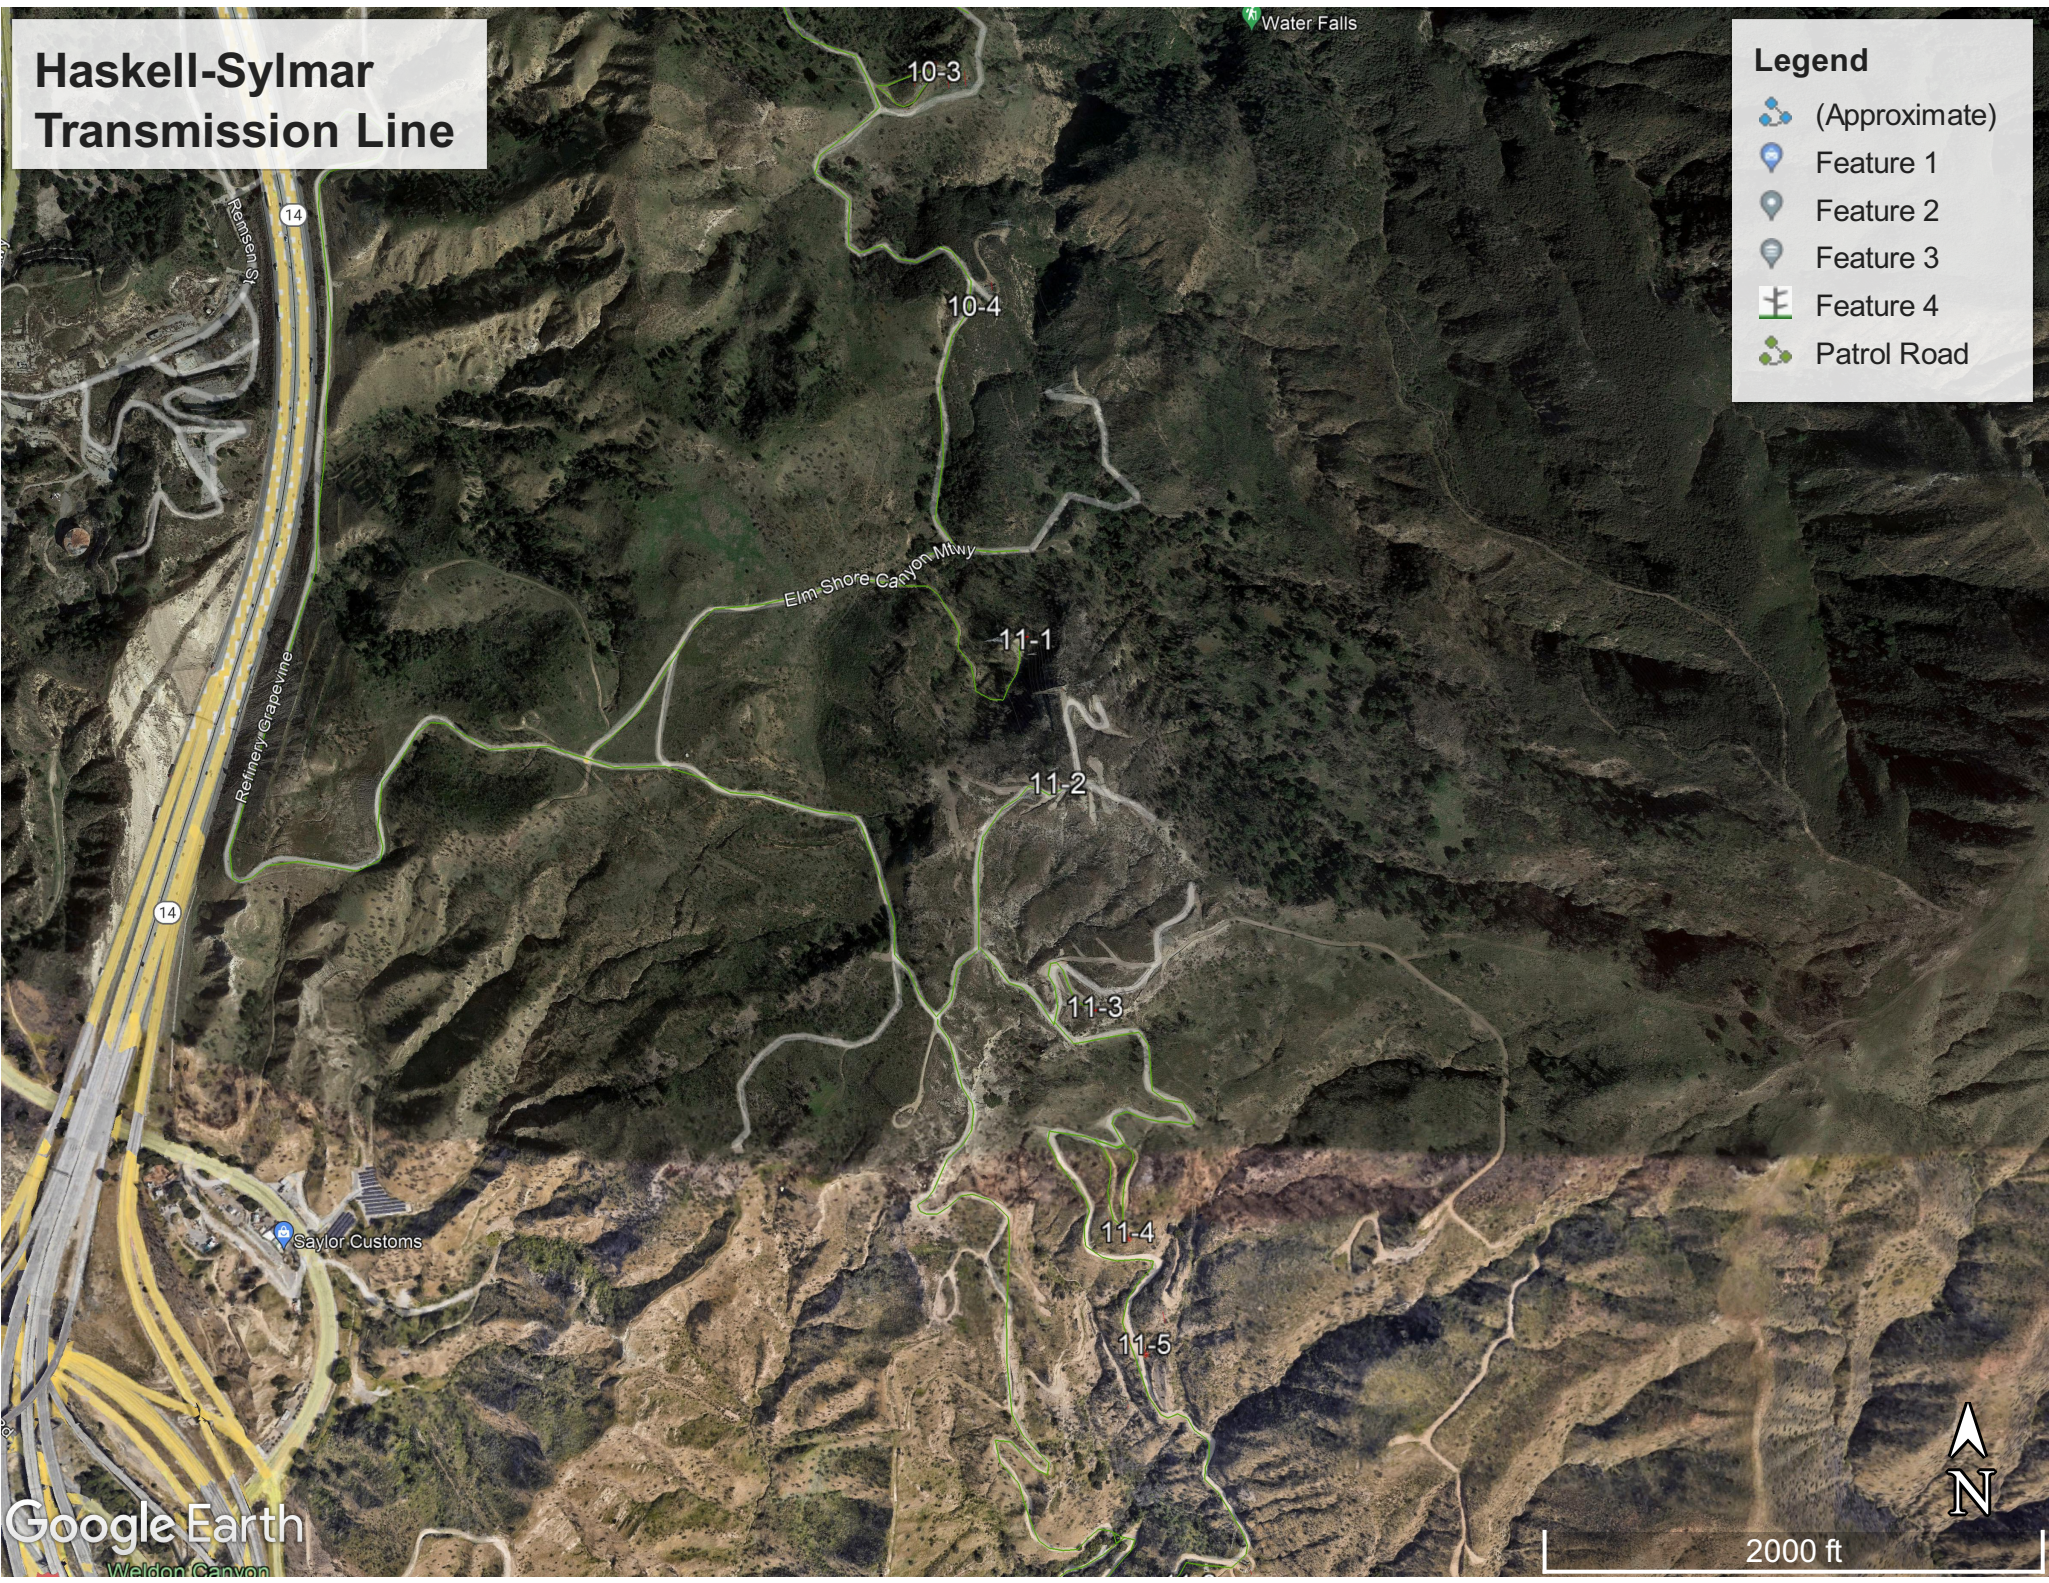

Legend

- (Approximate)
- Feature 1
- Feature 2
- Feature 3
- Feature 4
- Patrol Road

Haskell-Sylmar Transmission Line

Legend

- (Approximate)
- Feature 1
- Feature 2
- Feature 3
- Feature 4
- Patrol Road

Water Falls

11-5

Refinery Grapevine

14

Saylor Customs

2000 ft

Haskell-Sylmar Transmission Line

Legend

- (Approximate)
- Feature 1
- Feature 2
- Feature 3
- Feature 4
- Patrol Road