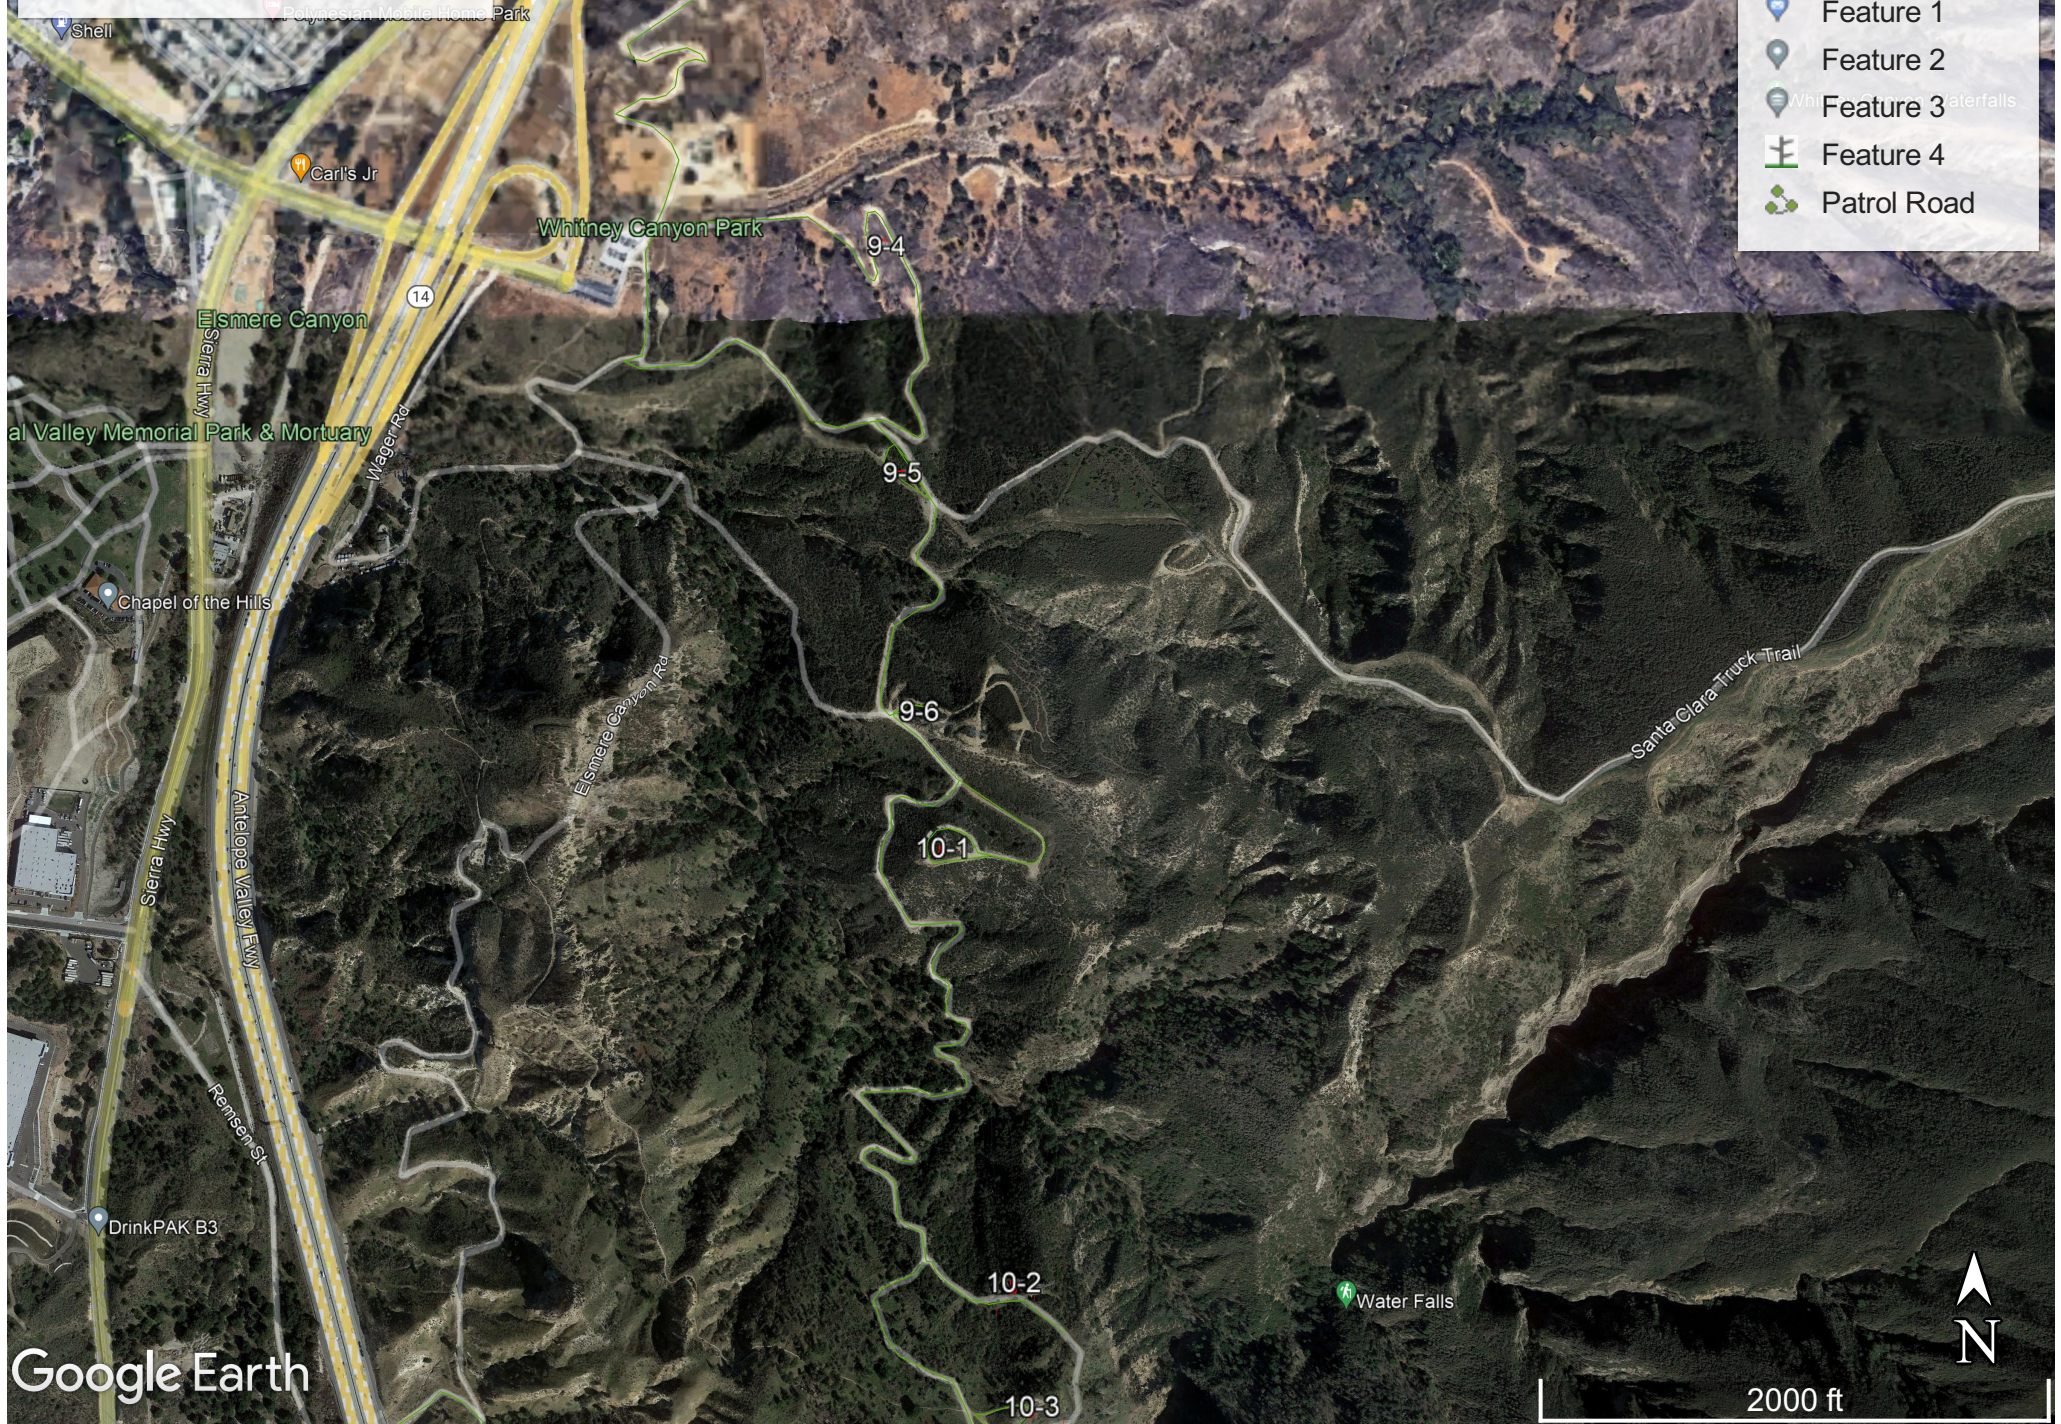

14

Sierra Hwy

DeJen Rd

Placerita Canyon Rd

Placerita Canyon Rd

DeJen

Dockwerf Dr
Balfree Ln
Focus Dr

Water Damage Services Santa Clarita

9-3

Shell

Polynesian Mobile Home Park

Carl's Jr

Google Earth

3000 ft

Whitney Canyon Waterfa

Haskell-Sylmar Transmission Line

Legend

- (Approximate)
- Feature 1
- Feature 2
- Feature 3
- Feature 4
- Patrol Road

Haskell-Sylmar Transmission Line

Legend

- (Approximate)
- Feature 1
- Feature 2
- Feature 3
- Feature 4
- Patrol Road

Water Falls

11-5

Refinery Grapevine

14

Saylor Customs

2000 ft

Haskell-Sylmar Transmission Line

Legend

- (Approximate)
- Feature 1
- Feature 2
- Feature 3
- Feature 4
- Patrol Road