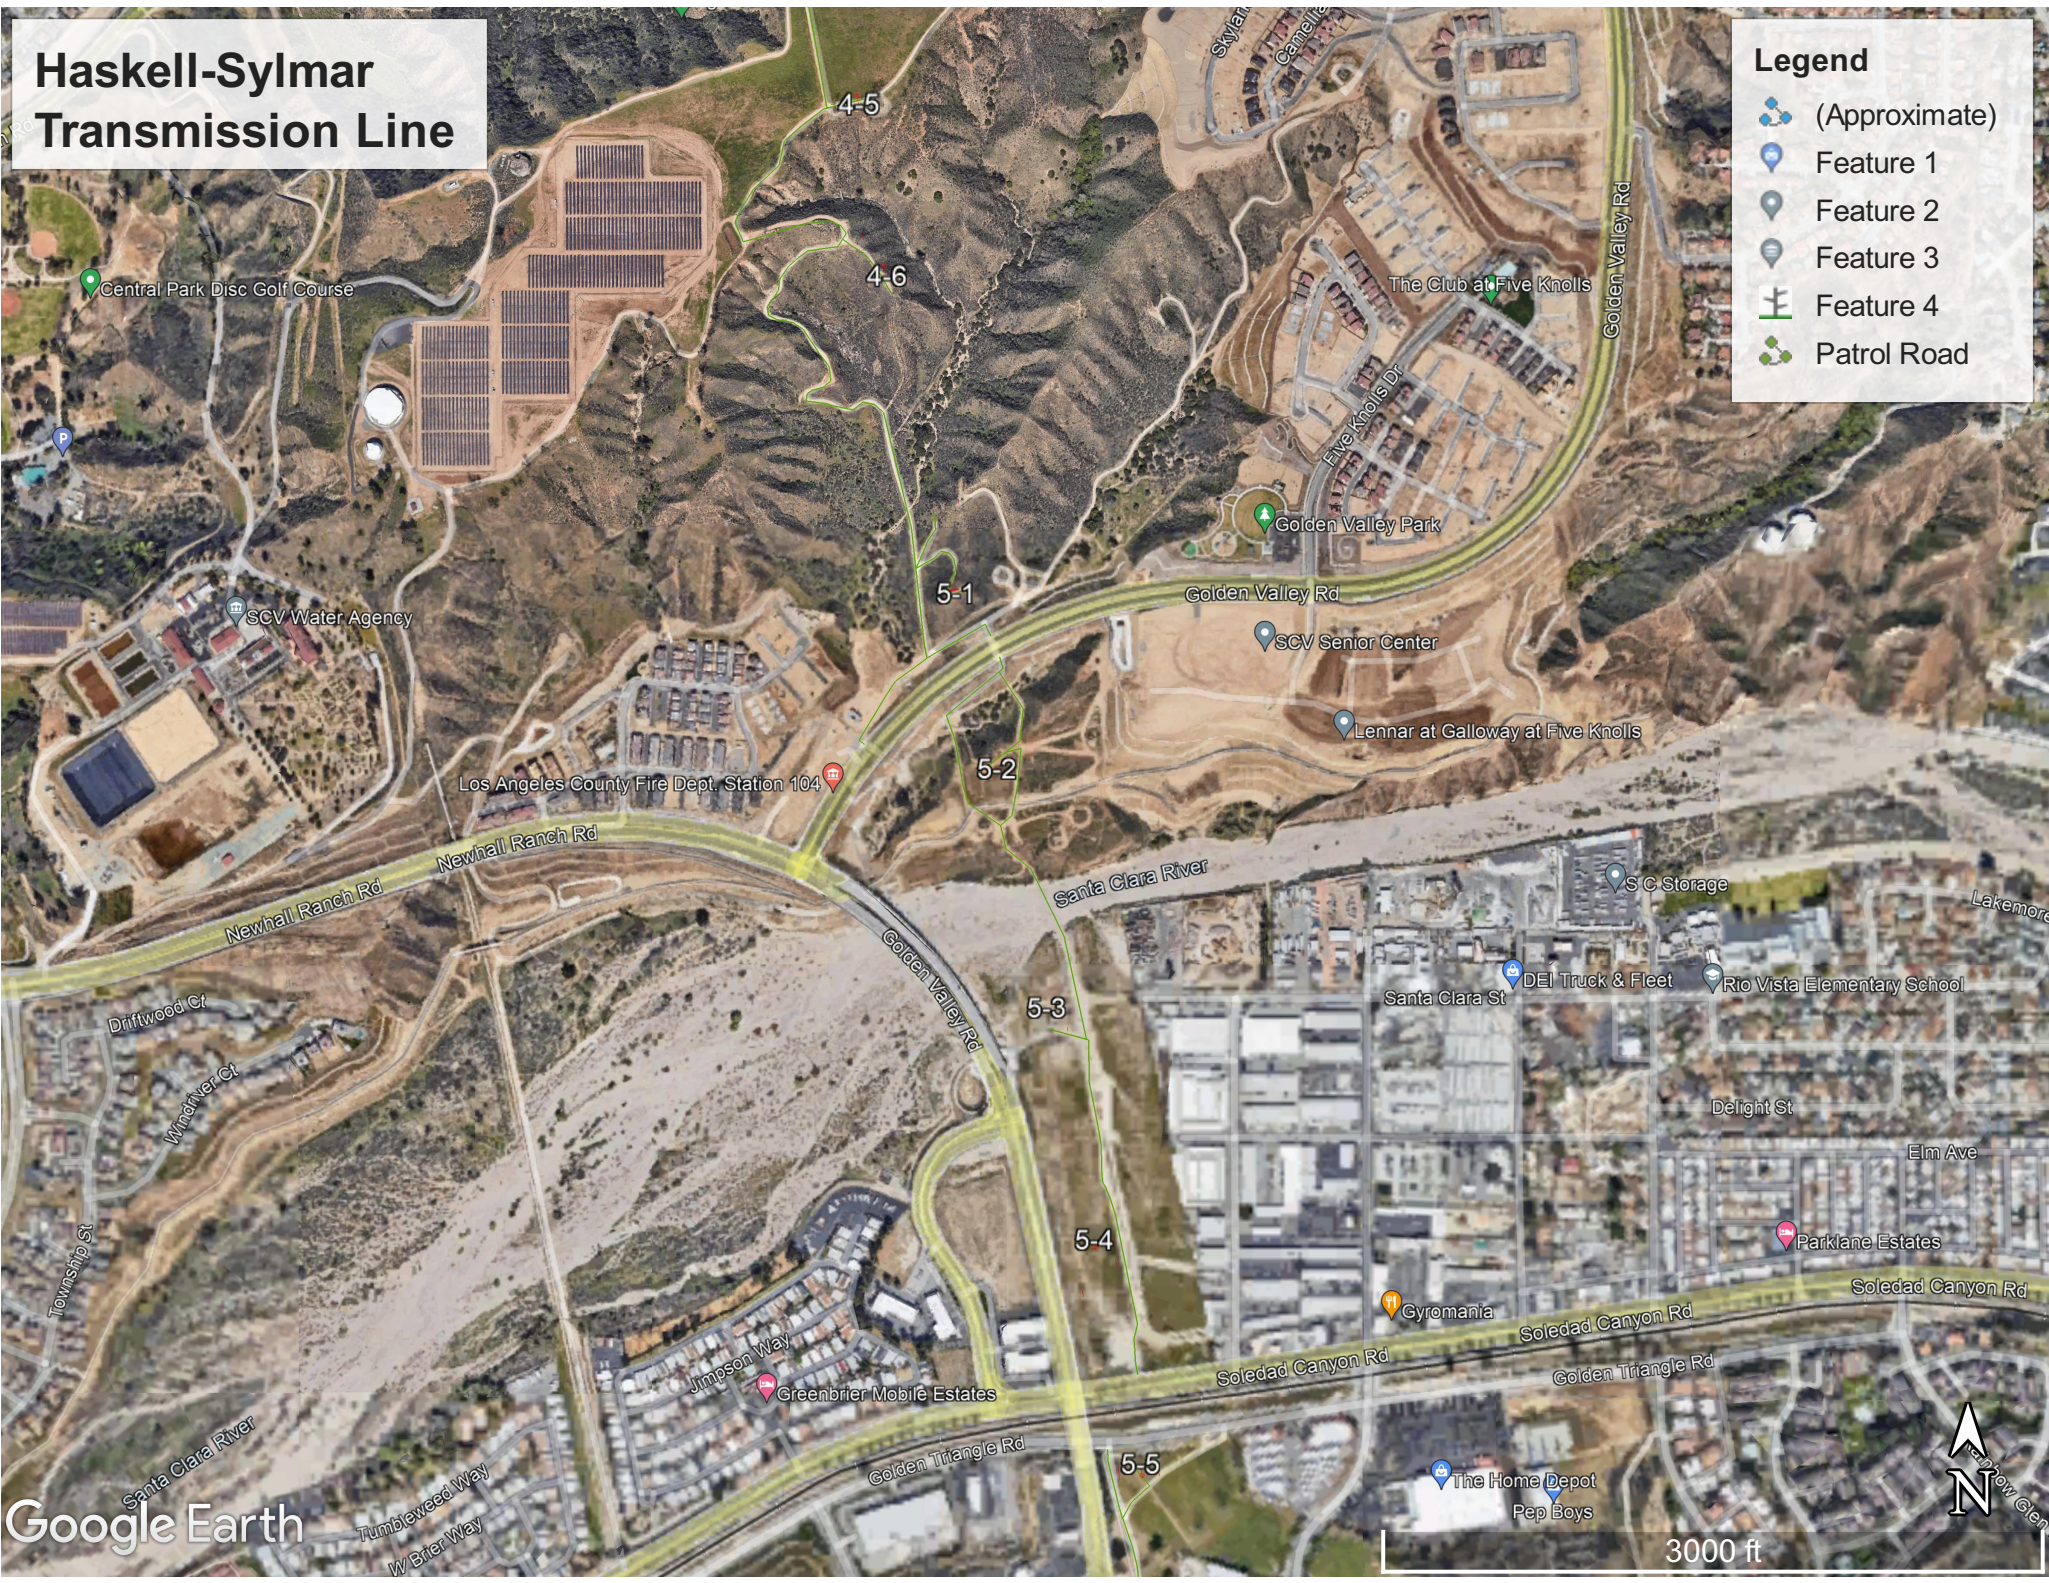

Haskell-Sylmar Transmission Line

Legend

-  (Approximate) Line & G
-  Feature 1
-  Feature 2
-  Feature 3
-  Feature 4
-  Patrol Road

Haskell-Sylmar Transmission Line

Legend

- (Approximate)
- Feature 1
- Feature 2
- Feature 3
- Feature 4
- Patrol Road

Google Earth

Haskell-Sylmar Transmission Line

Legend

- (Approximate)
- Feature 1
- Feature 2
- Feature 3
- Feature 4
- Patrol Road

Haskell-Sylmar Transmission Line

Legend

- (Approximate)
- Feature 1
- Feature 2
- Feature 3
- Feature 4
- Patrol Road

14

Sierra Hwy

DeJen Rd

Placerita Canyon Rd

Placerita Canyon Rd

DeJen

Dockwerf Dr
Balfree Ln
Focus Dr

Water Damage Services Santa Clarita

9-3

Shell

Polynesian Mobile Home Park

Carl's Jr

Google Earth

3000 ft

Whitney Canyon Waterfa

Haskell-Sylmar Transmission Line