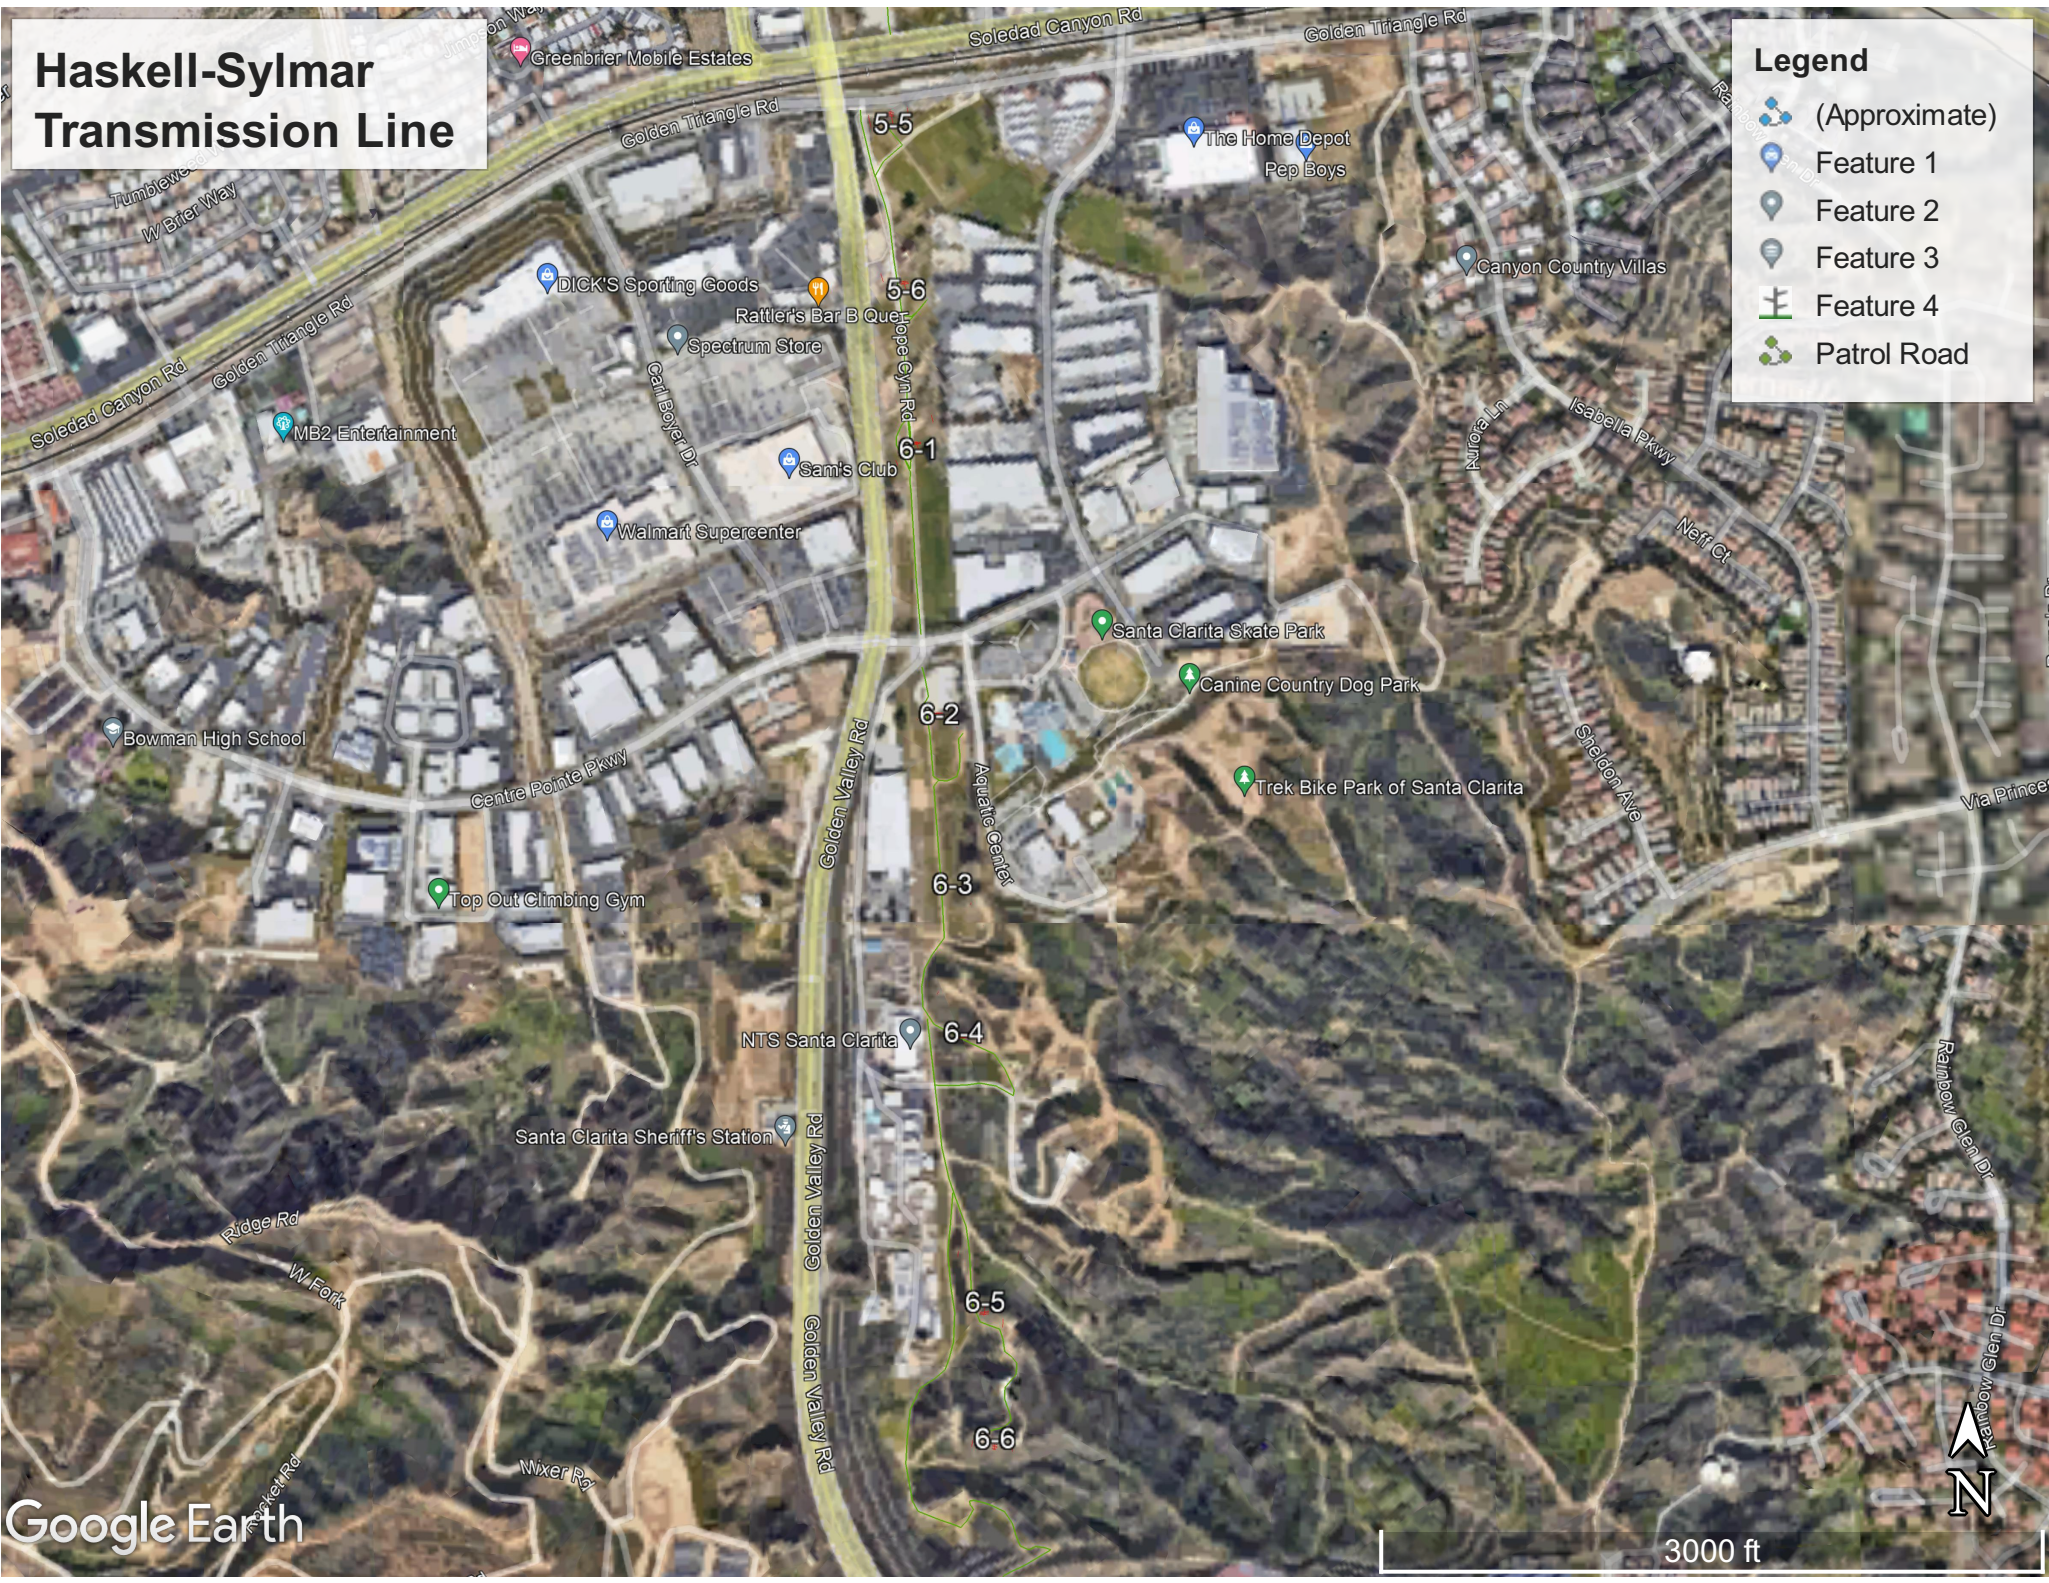

Haskell-Sylmar Transmission Line

Legend

-  (Approximate) Line & G
-  Feature 1
-  Feature 2
-  Feature 3
-  Feature 4
-  Patrol Road

Haskell-Sylmar Transmission Line

Legend

- (Approximate)
- Feature 1
- Feature 2
- Feature 3
- Feature 4
- Patrol Road

Google Earth

Haskell-Sylmar Transmission Line

Legend

- (Approximate)
- Feature 1
- Feature 2
- Feature 3
- Feature 4
- Patrol Road

Haskell-Sylmar Transmission Line

Legend

- (Approximate)
- Feature 1
- Feature 2
- Feature 3
- Feature 4
- Patrol Road

9-3

Shell

Polynesian Mobile Home Park

Carl's Jr

Google Earth

3000 ft

Whitney Canyon Waterfa

Haskell-Sylmar Transmission Line

Legend

- (Approximate)
- Feature 1
- Feature 2
- Feature 3
- Feature 4
- Patrol Road

Haskell-Sylmar Transmission Line

Legend

- (Approximate)
- Feature 1
- Feature 2
- Feature 3
- Feature 4
- Patrol Road

Water Falls