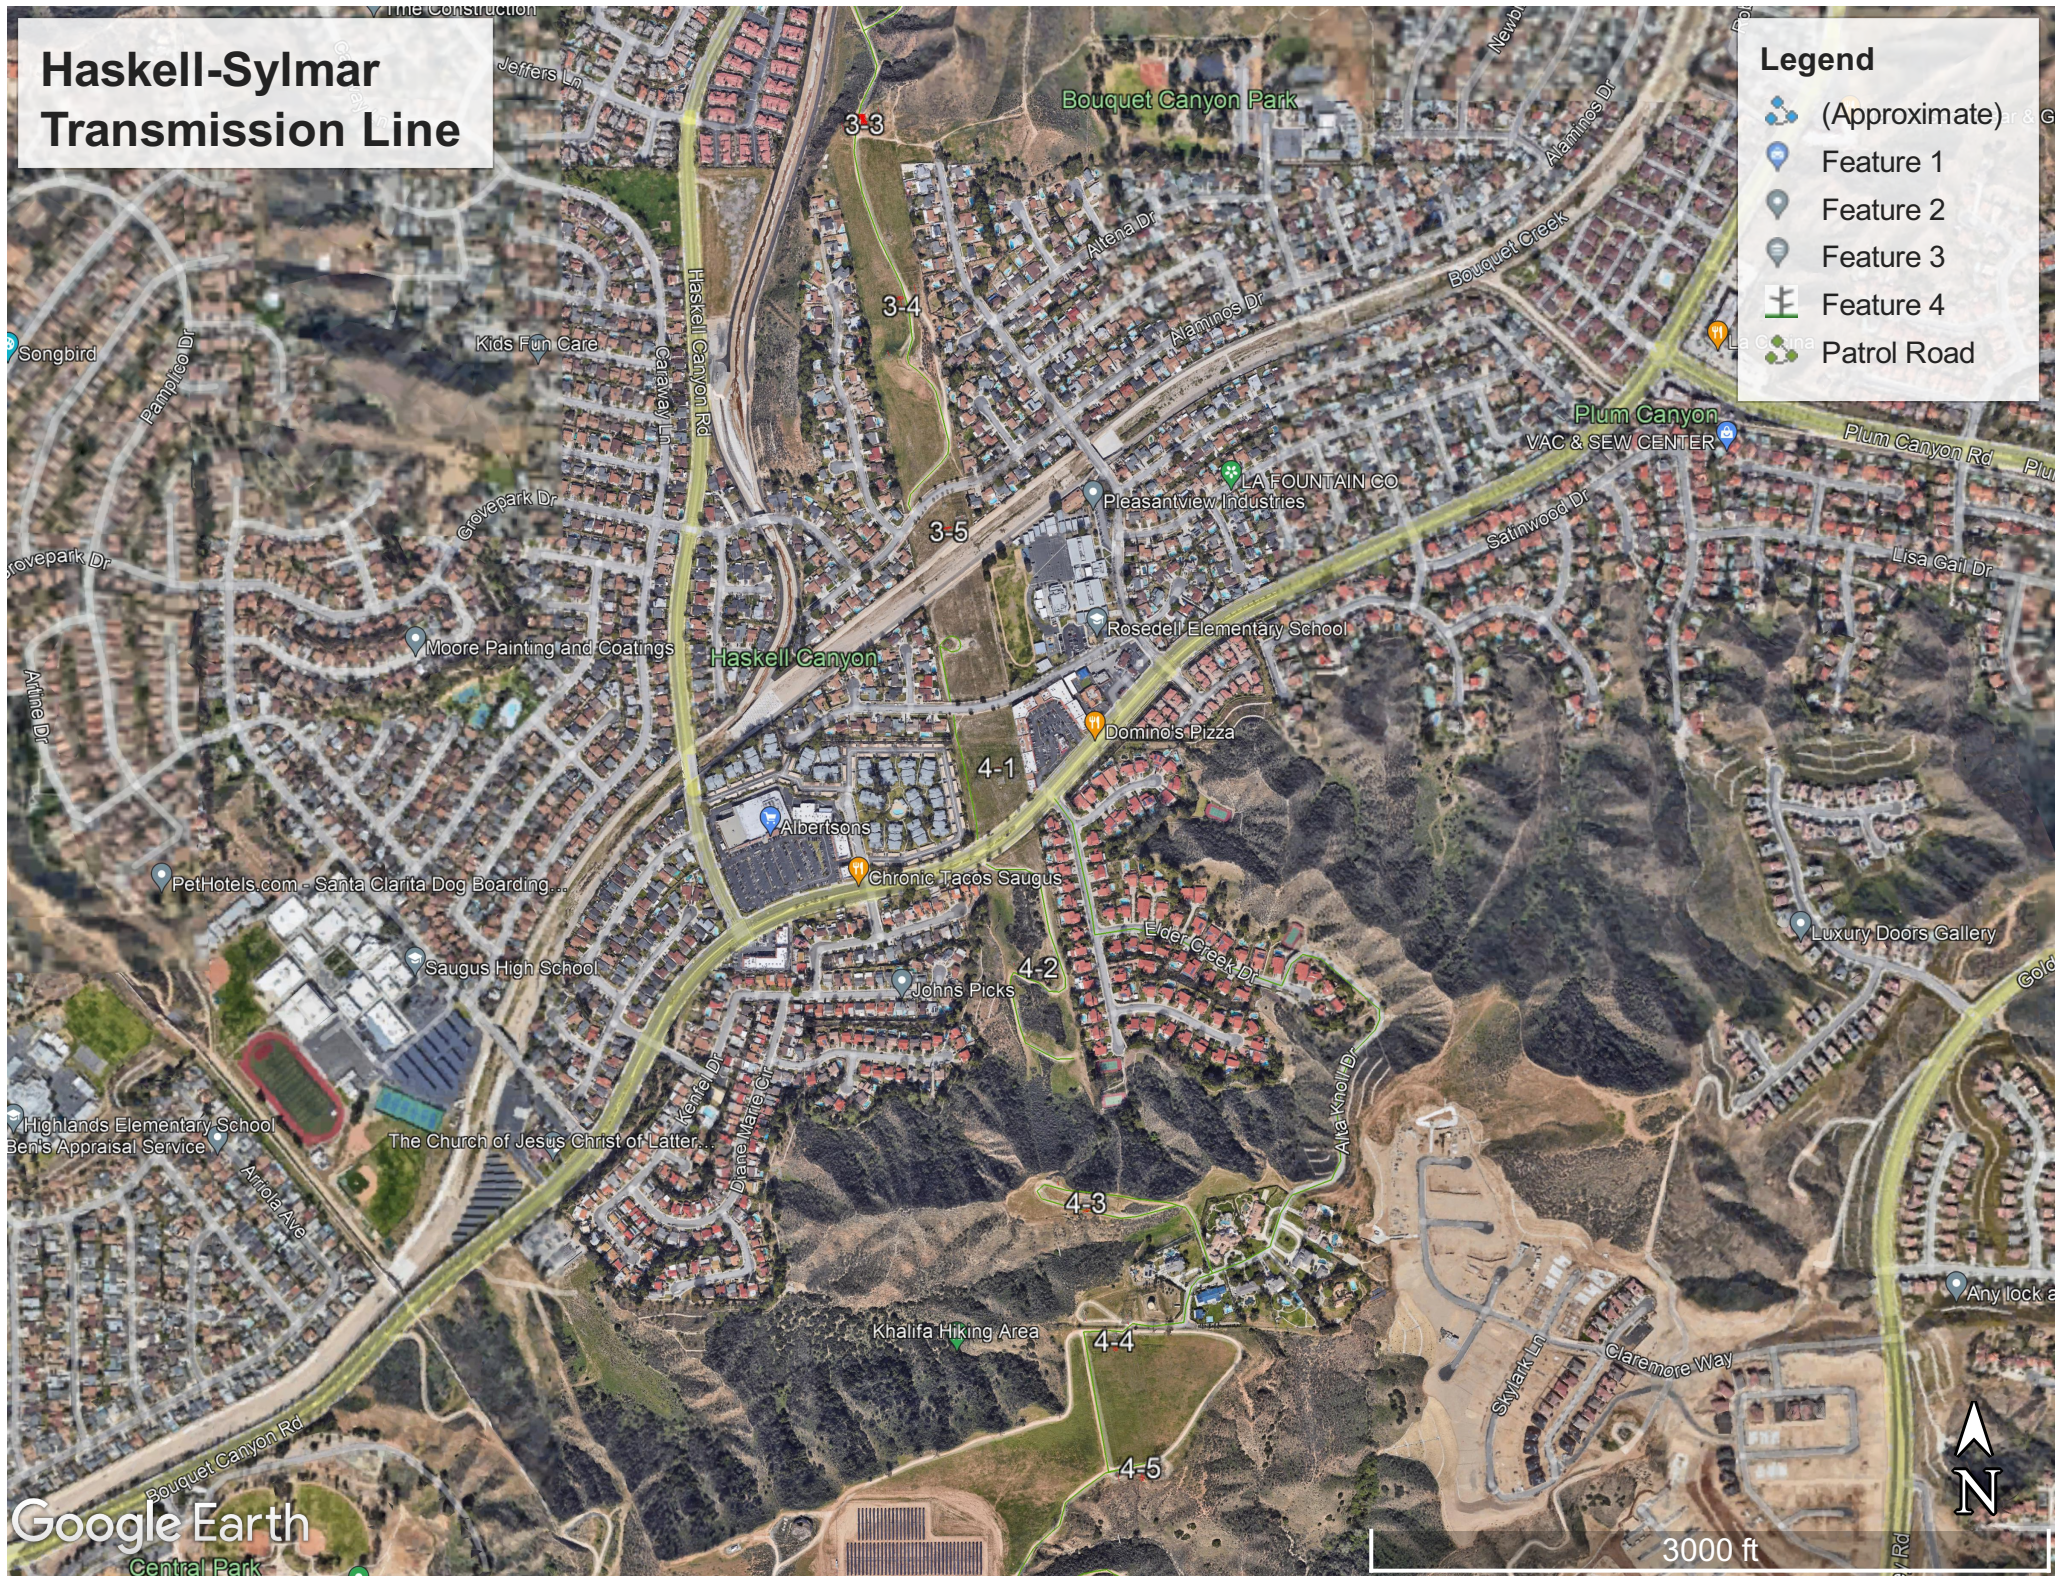

Haskell-Sylmar Transmission Line

Legend

- (Approximate) Line & G
- Feature 1
- Feature 2
- Feature 3
- Feature 4
- Patrol Road